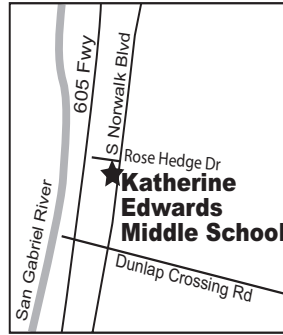

Posada Retirement Comm.
8120 S. Painter Ave.,
Whittier, CA 90602

Little Lake Village
10902 Fulton Wells
Santa Fe Springs, CA 90670

Community Resource Ctr.
10750 Laurel Ave.
Whittier, CA 90605

Los Nietos Community Ctr.
11640 Slauson Ave.
Whittier, CA 90606

The Palms
13001 La Mirada Blvd
La Mirada, CA 90638

Uptown W.S. of Music
7007 Greenleaf Ave. Ste. 203
Whittier, Ca 90602

Mulberry Elem. School
14029 Mulberry Dr.
Whittier, CA 90605

La Mirada Activity Center
11640 Slauson Ave.
Whittier. CA 90606

Sorenson Park
11419 Rose Hedge Dr.
Whittier. CA 90606

Whittier Mobile Country Club
10550 Dunlap Crossing Rd
Whittier, CA 90606

Cleminson Elem. School
5213 N. Daleview Ave
Temple Citv. CA 91780

3 easy ways to register: Mail, Walk-in, and Fax. See pages 2 & 3 for details. Questions? Call 562-463-4606

OFF-CAMPUS SITES

Pioneer High School
10800 E. Benavon St.
Whittier, CA 90606

Betty Wilson Senior Ctr.
11641 Florence Avenue
Santa Fe Springs, CA 90670

Katherine Edwards M.S.
6812 S. Norwalk Blvd.
Whittier, CA 90606