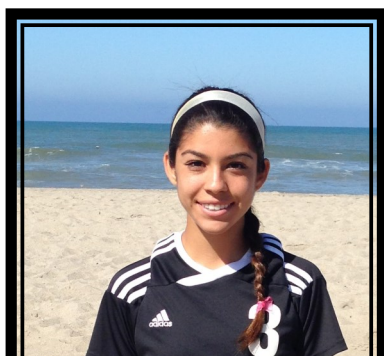

RIO HONDO WOMEN'S SOCCER

Christina Holquin #0
Freshman —GK

Katelyn Oshima #1
Sophomore — GK

Marissa Lara #2
Freshman—MF

Allyssa Godinez #3
Freshman—MF

Cecilia Montes #4
Freshman—FW

Amber Davidson-Ponce #5
Sophomore—MF/FW

Alexis Marinero #6
Freshman—MF

Miranda Flores #7
Sophomore—DF

Andrea Sanchez #8
Freshman—FW

Maritza Acuna #9
Freshman—MF

Rhosie Cecineros #10
Freshman—DF

Sabrina Gonzalez #11
Freshman—FW

RIO HONDO WOMEN'S SOCCER