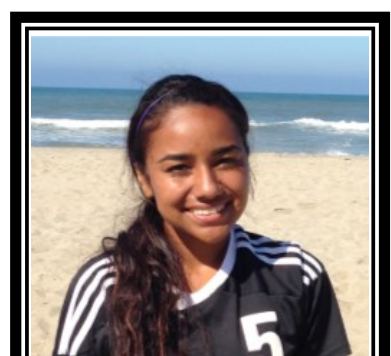

RIO HONDO WOMEN'S SOCCER

Christina Holquin #0
Freshman —GK

Katelyn Oshima #1
Sophomore — GK

Marissa Lara #2
Freshman—MF

Allyssa Godinez #3
Freshman—MF

Cecilia Montes #4
Freshman—FW

Amber Davidson-Ponce #5
Sophomore—MF/FW

Alexis Marinero #6
Freshman—MF

Miranda Flores #7
Sophomore—DF

Andrea Sanchez #8
Freshman—FW

Maritza Acuna #9
Freshman—MF

Rhosie Cecineros #10
Freshman—DF

Sabrina Gonzalez #11
Freshman—FW

RIO HONDO WOMEN'S SOCCER