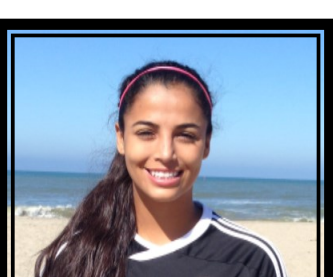

Andrea Sanchez #8
Freshman—FW