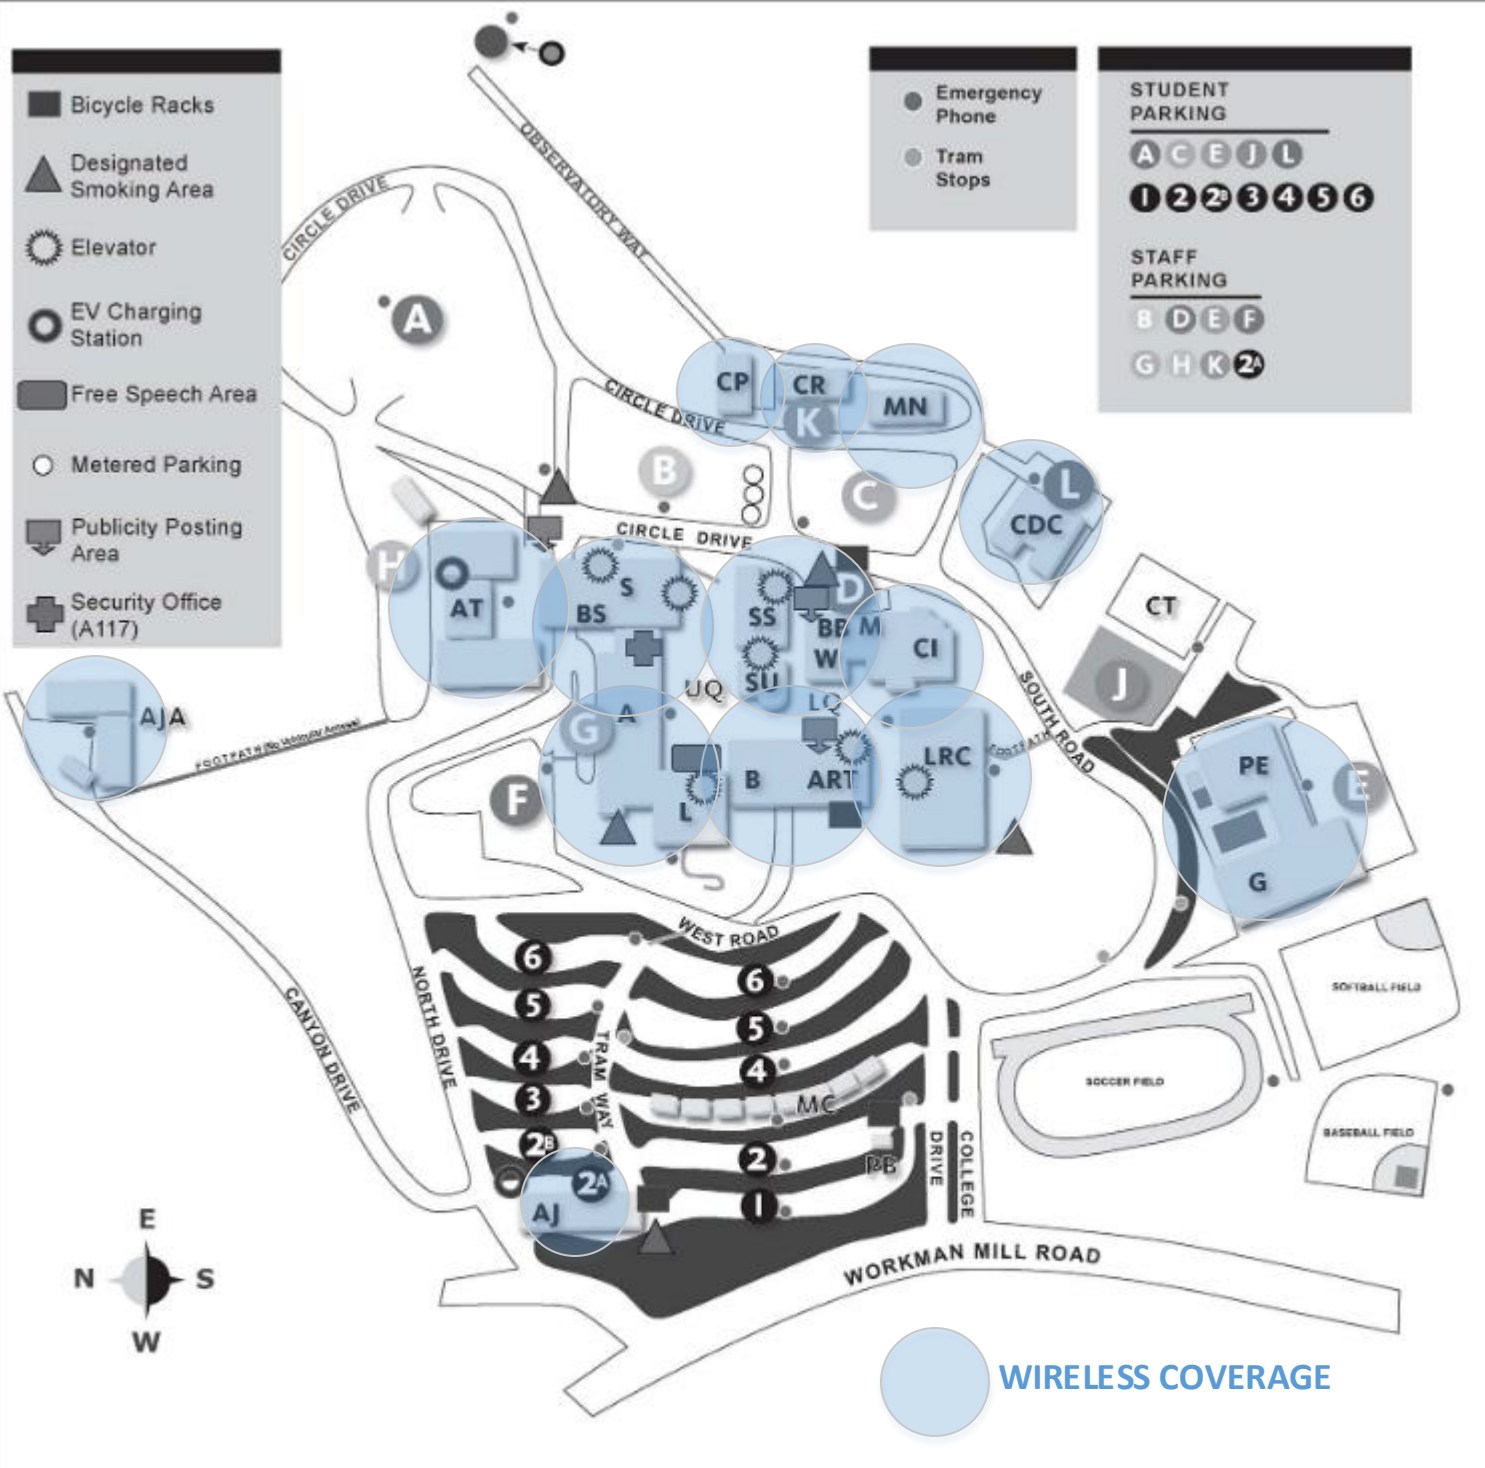

CAMPUS DIRECTORY

BUILDING LEGEND

A Administration	BS Bookstore	L L Building	PB Information/Parking Booth
AJ Administration of Justice	CI Campus Inn	LQ Lower Quad	PE Physical Education
AJA Administration of Justice Annex	CP Central Plant	LRC Learning Resource Center	S Science and Math
AT Applied Technology	CR Central Recycling	M Music	SS Student Services
ART Art	CDC Child Development Center	MC Modular Classrooms	SU Student Union
B Business	CT Courts (Tennis)	MN Maintenance	UQ Upper Quad
BB Black Box Theater	G Gymnasium	O Observatory	W Wray Memorial Theater