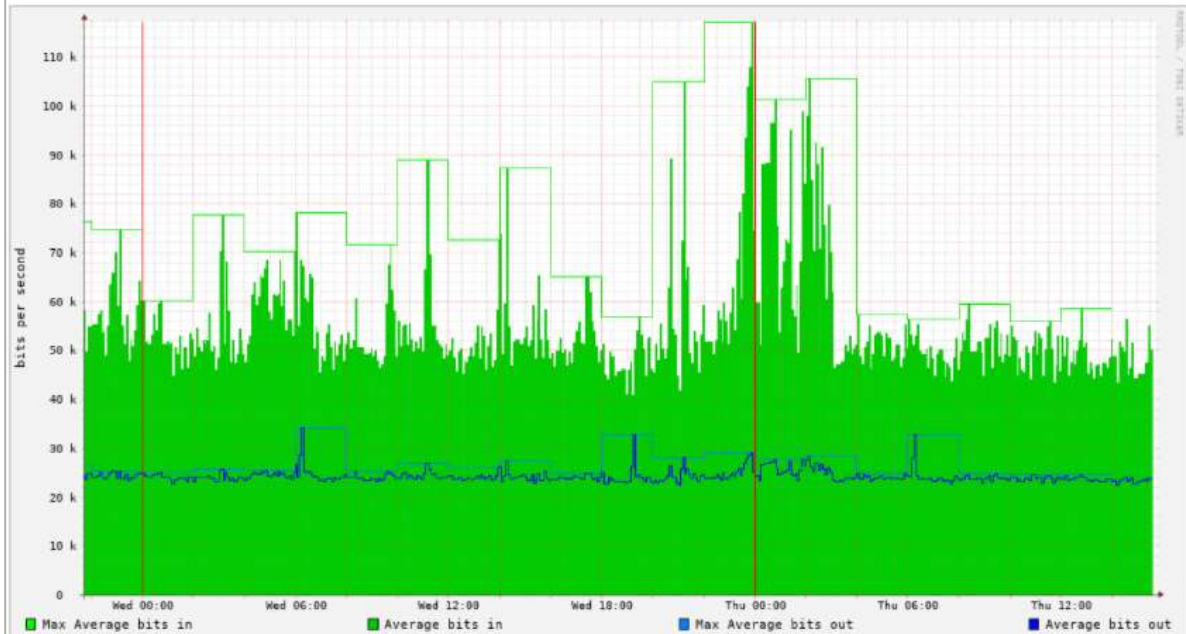

Max: 117.05 kbits/sec

Last updated at Thu Nov 11 15:38:26 2021

Average bits out (for the day):

Cur: 23.66 kbits/sec

Avg: 24.24 kbits/sec

Max: 32.87 kbits/sec

Daily graph

Fire Academy – Santa Fe Springs