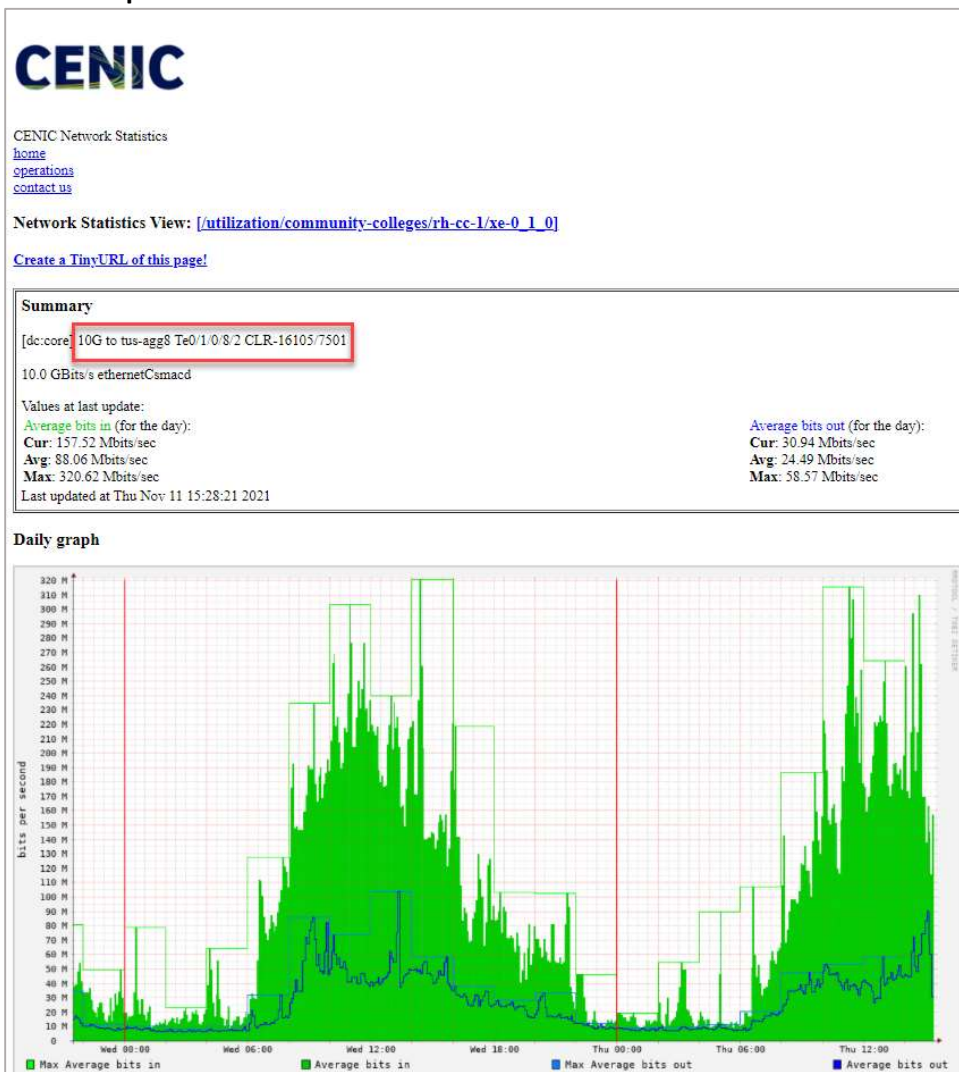

CENIC College Information

<https://cricket.cenic.org/grapher.cgi?target=/utilization/community-colleges>

rh-cc-1	Rio Hondo CC
rh-cc-2	Rio Hondo CC
rh-elm-cc	Rio Hondo CC ELM
rh-elm-cc-1	Rio Hondo CC - El Monte, rh-elm-cc-1
rh-pcr-cc	Rio Hondo CC - Pico Rivera Education Center
rh-pcr-cc-1	Rio Hondo CCD-Pico Rivera Education Center
rh-sfe-cc	Rio Hondo CCD SFE
rh-sfe-cc-1	Rio Hondo CCD SFE
rh-swt-cc	Rio Hondo CC - South Whittier Education Center
rh-swt-cc-1	Rio Hondo CC - South Whittier Education Center

Main Campus Circuits