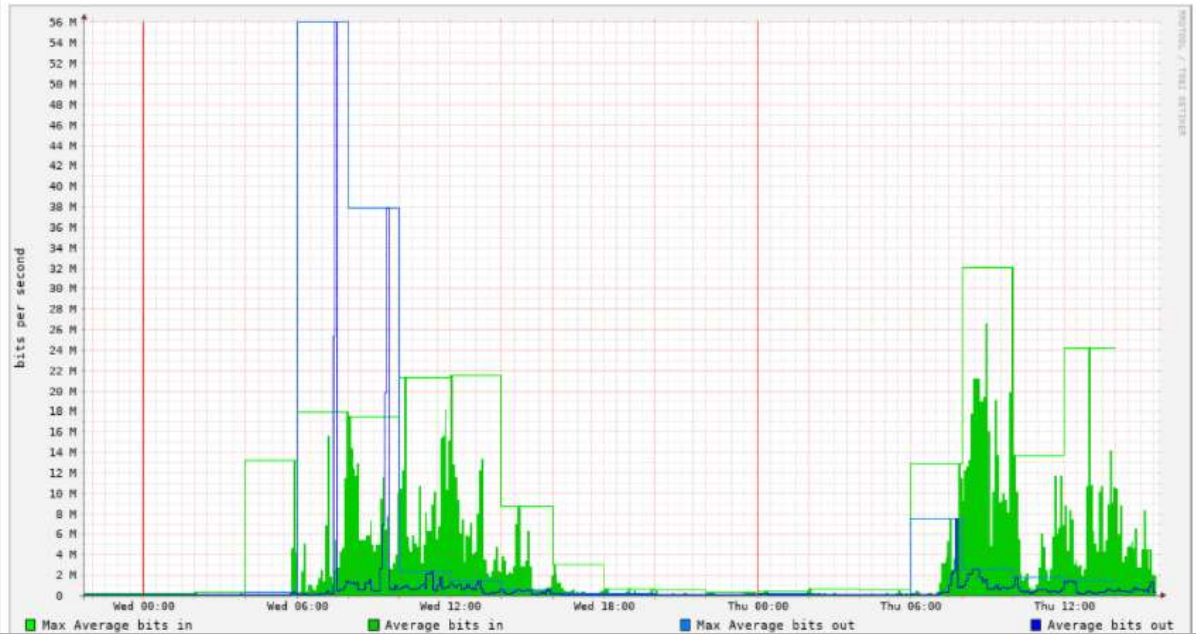

10.0 GBits/s ethernetCsmacd

Values at last update:

Average bits in (for the day):

Cur: 1.99 Mbits/sec

Avg: 3.03 Mbits/sec

Max: 32.08 Mbits/sec

Last updated at Thu Nov 11 15:38:26 2021

Average bits out (for the day):

Cur: 327.94 kbits/sec

Avg: 365.65 kbits/sec

Max: 7.48 Mbits/sec

Daily graph

Pico Rivera Education Center – Pico Rivera

CENIC Network Statistics

[home](#)

[operations](#)