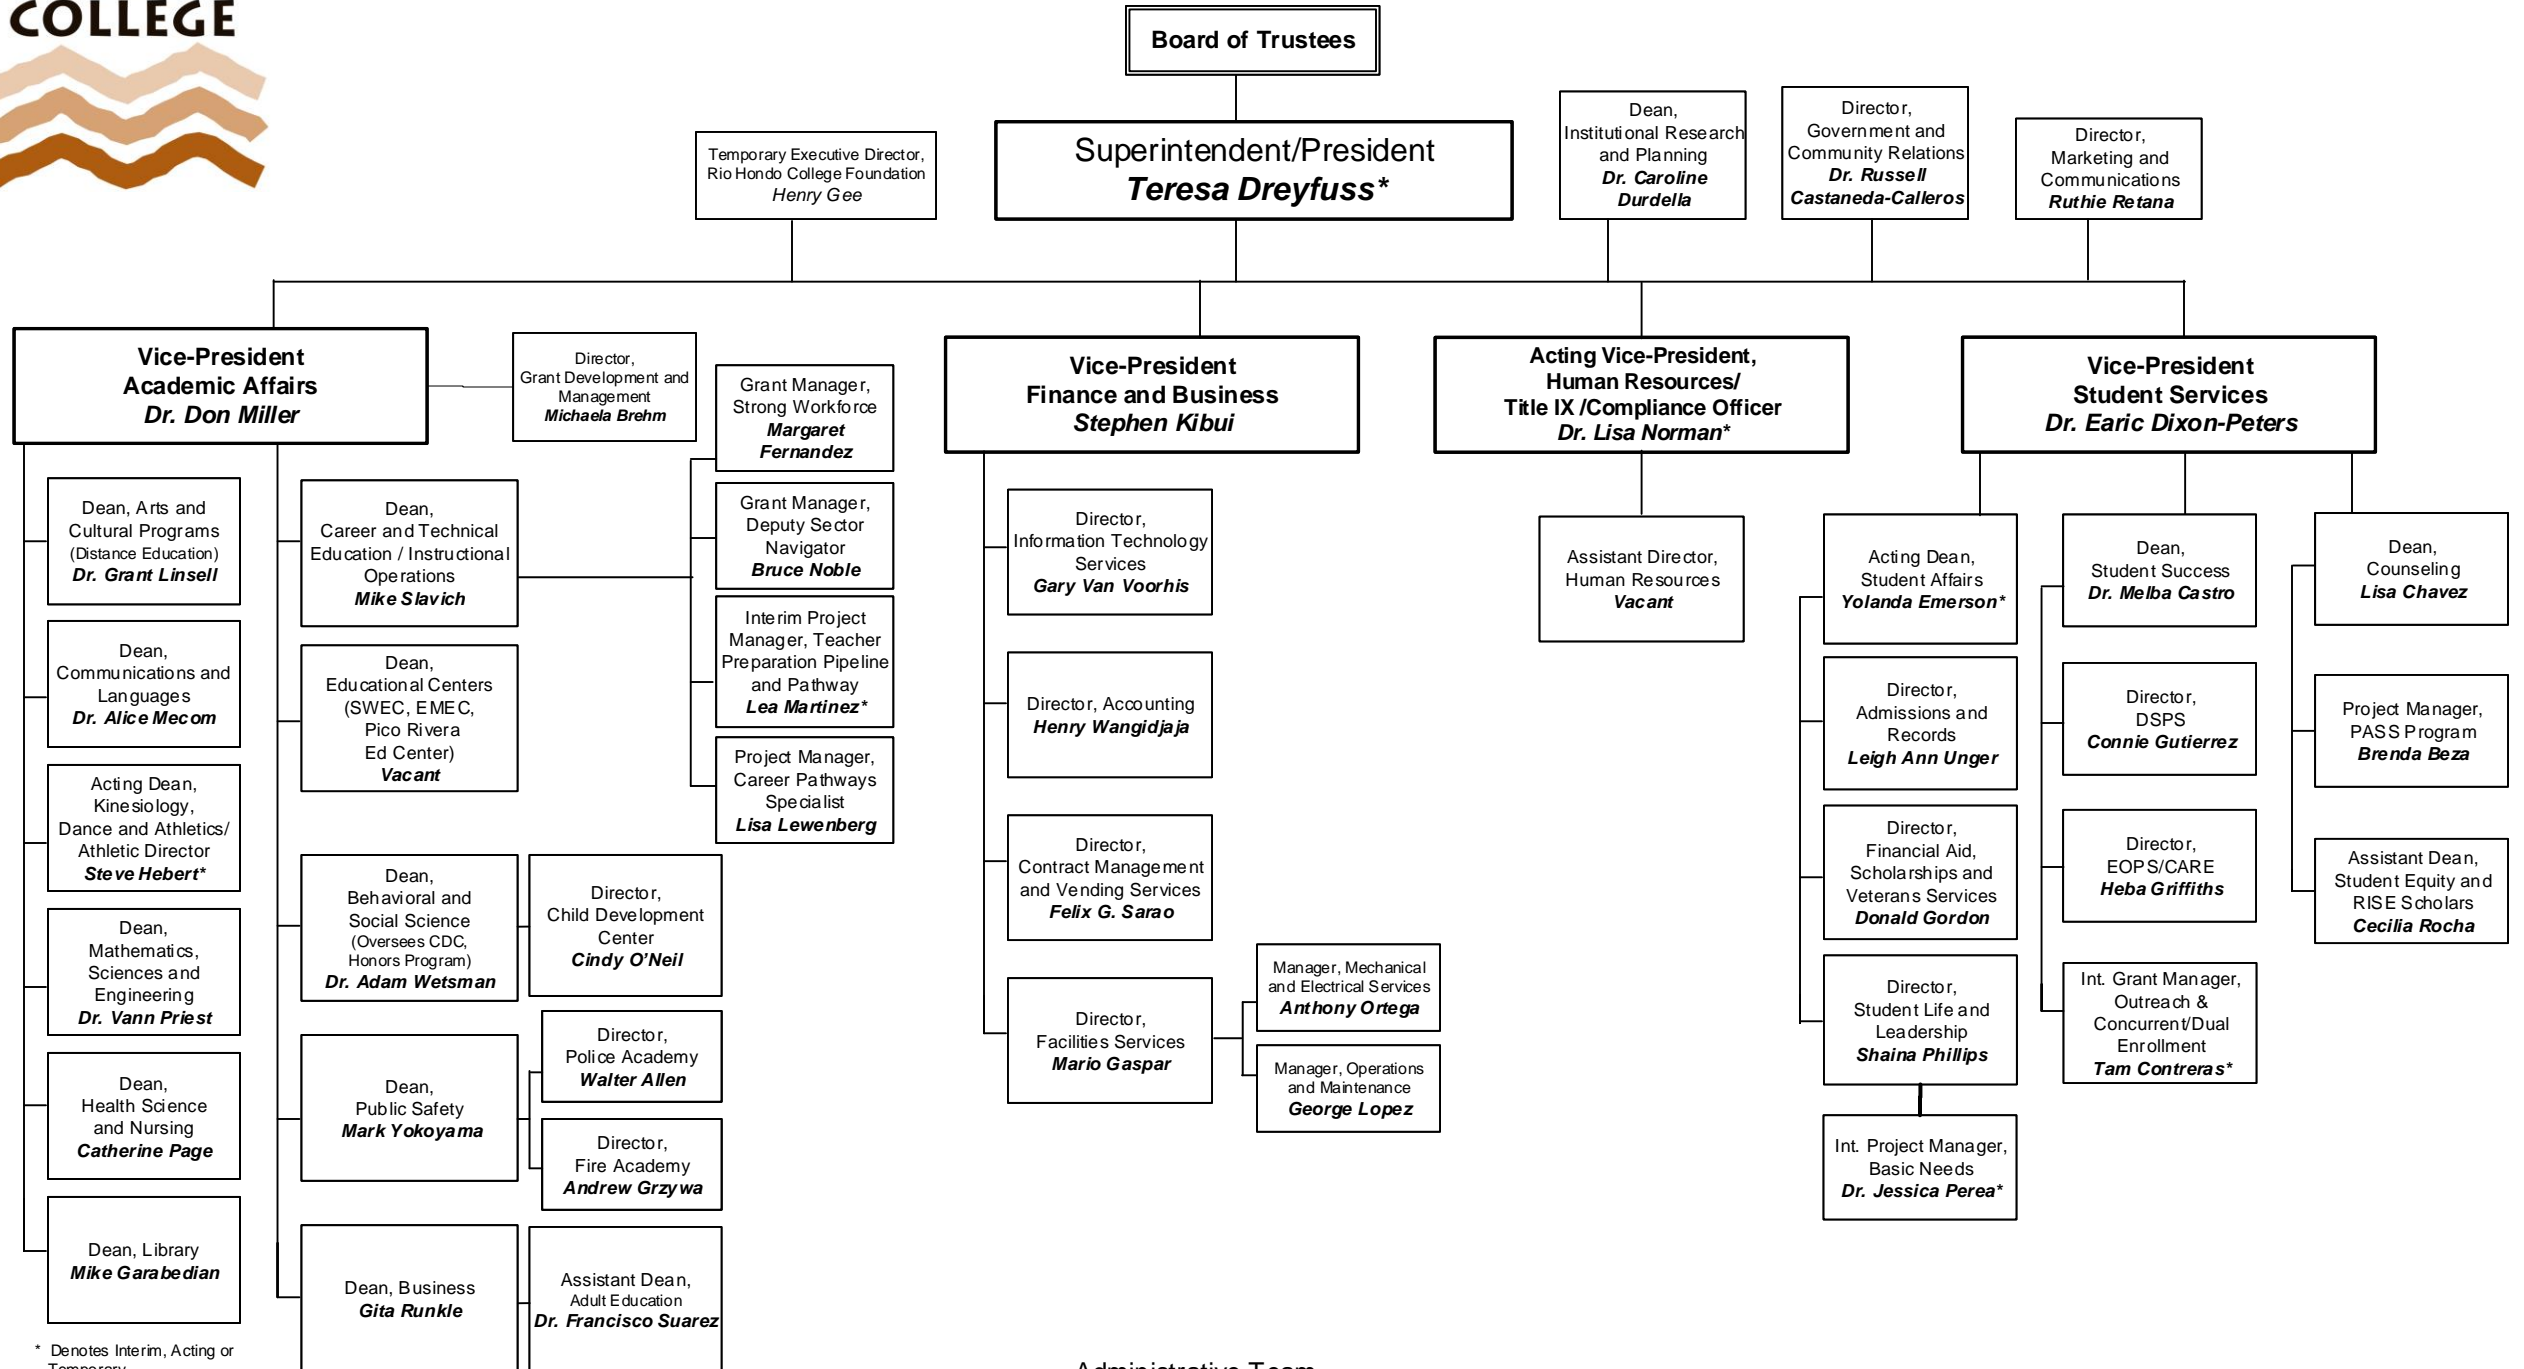

Rio Hondo College Organizational Chart

* Denotes Interim, Acting or Temporary

Administrative Team