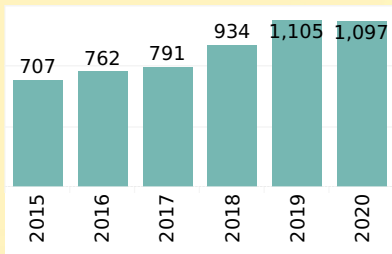

TRANSFER OUTCOMES

Ethnicity
All

Age Group
All

Gender
All

Foster Youth
All

Students with Disi..
All

Number of Students Who Transferred to a Four-Year Postsecondary Institution

Number of Students Who Transferred to a CSU/UC

Number of Students Who Transferred to a CA Private Institution

Number of Students Who Transferred to an Out of State Institution

First Year Students Completion of Transfer Level English & Math

Note: During the academic years 14-15 and 16-17, students with "first time" status were not accurately reported. For this reason, the "first time" population is relatively smaller compared to the other years. The dip in transfer level English completion in 16-17 may be attributed to this. The "First Year Students Completion of Transfer Level English and Math" chart excludes apprenticeship and public safety students.