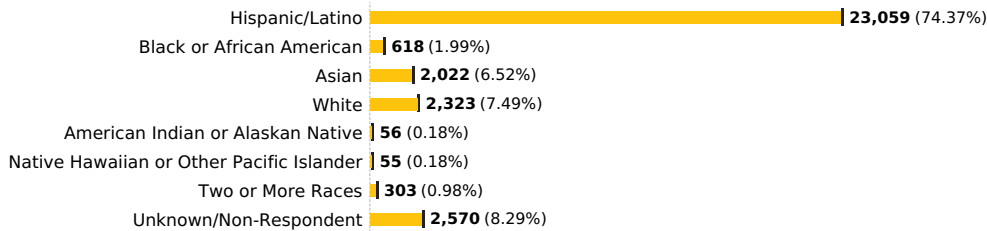

31,006
total students
enrolled

enrollment status

demographic breakdown

The average age of a Rio student is
24 years old

Top 5 Educational Goals Among Rio Students

RIO HONDO COLLEGE FACTBOOK 2019-2020

Academic Year
2020