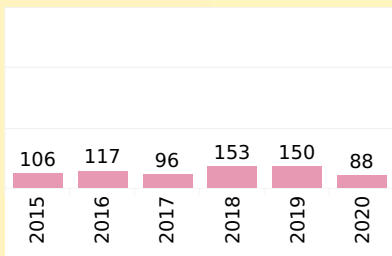

TRANSFER OUTCOMES

Ethnicity
All

Age Group
All

Gender
All

Foster Youth
All

Students with Disi..
All

Number of Students Who Transferred to a Four-Year Postsecondary Institution

Number of Students Who Transferred to a CSU/UC

Number of Students Who Transferred to a CA Private Institution

Number of Students Who Transferred to an Out of State Institution

First Year Students Completion of Transfer Level English & Math

Note: During the academic years 14-15 and 16-17, students with "first time" status were not accurately reported. For this reason, the "first time" population is relatively smaller compared to the other years. The dip in transfer level English completion in 16-17 may be attributed to this. The "First Year Students Completion of Transfer Level English and Math" chart excludes apprenticeship and public safety students.