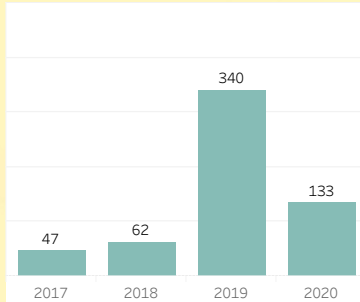

Completion Milestones Outcomes

Ethnicity
All

Age Group
All

Gender
All

75

students completed
15 units or more within their first term
of enrollment in 2020

133

students completed
30 units or more within their first year
of enrollment in 2020

80.50

average units earned per completed
Associates Degree
in 2020

Number of students who have been awarded Pell Grant and California Promise Grant

	2017	2018	2019	2020
California Promise Grant	12,326	12,200	12,546	11,991
Pell Grant	5,158	5,350	5,155	5,250