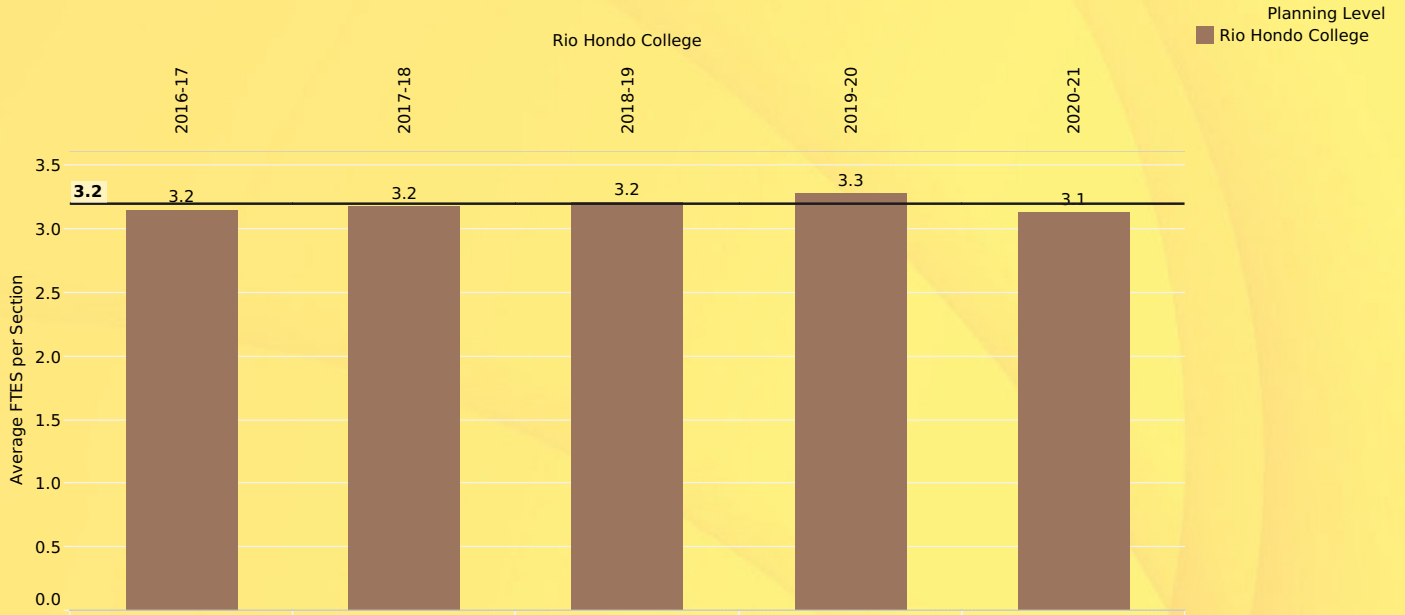

HOW EFFICIENT IS OUR PROGRAM?

Average FTES per Course Section

Display Planning Level College	Area All	Unit All	Program All	Subject All
Display Year/Term Fiscal Year	Course/Section Type All Credit Courses	Campus/Center All	Section Format All	Course All

Source: Data for 320 Report from RHC Information Technology Services. ...