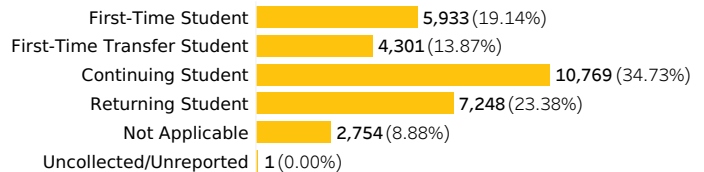

31,006
total students
enrolled

enrollment status

demographic breakdown

The average age of a Rio student is
24 years old

Top 5 Educational Goals Among Rio Students

RIO HONDO COLLEGE FACTBOOK 2019-2020

Academic Year
2020