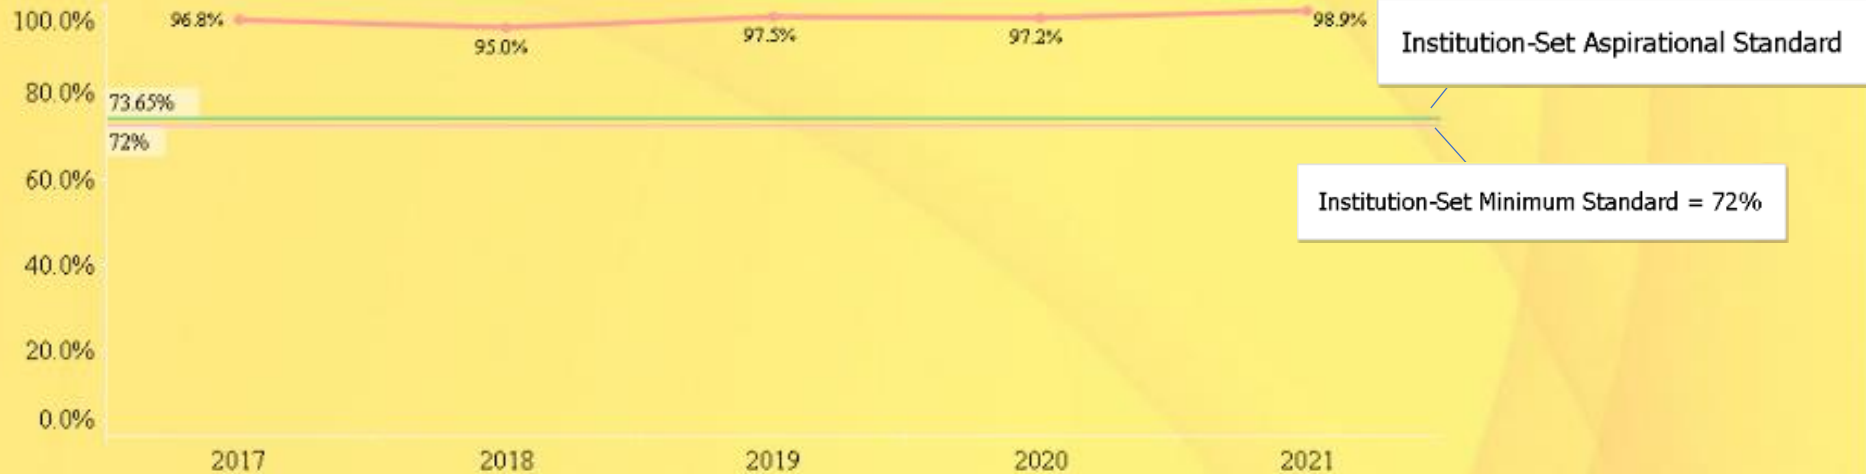

Success

Associate Degree Nursing

	2017	2018	2019	2020	2021
Associate Degree Nursing	96.8%	95.0%	97.5%	97.2%	98.9%

How are our students doing in classes?

Area (All)	Unit (All)	Subject (All)	Course/Section Type All Credit Courses	Section Format (All)
Area of Interest (All)	Program (All)	Course (All)		