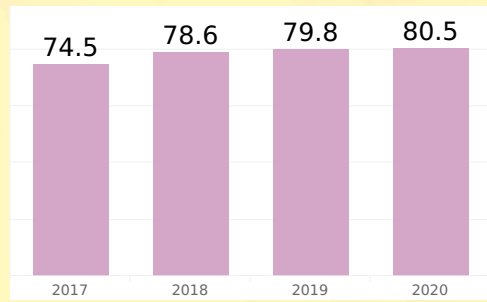

80.50

average units earned per completed
Associates Degree
in 2020