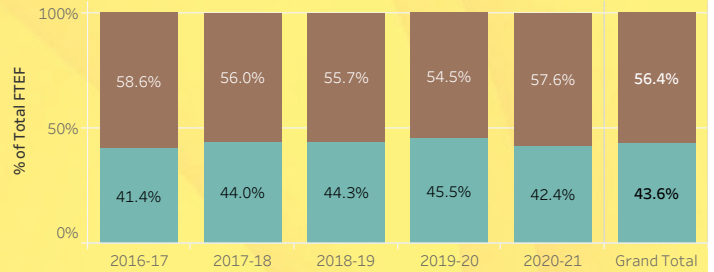

HOW EFFICIENT IS OUR PROGRAM?

Percentage of Total FTEF Taught by Full-Time and Part-Time Faculty

All

Unit

All

Program

All

Subject

Contract Type

Full-Time
Part-Time

% FT/PT for Unit

Fiscal Year

Fiscal Year

% FT/PT for Programs in Unit

Program / Fiscal Year