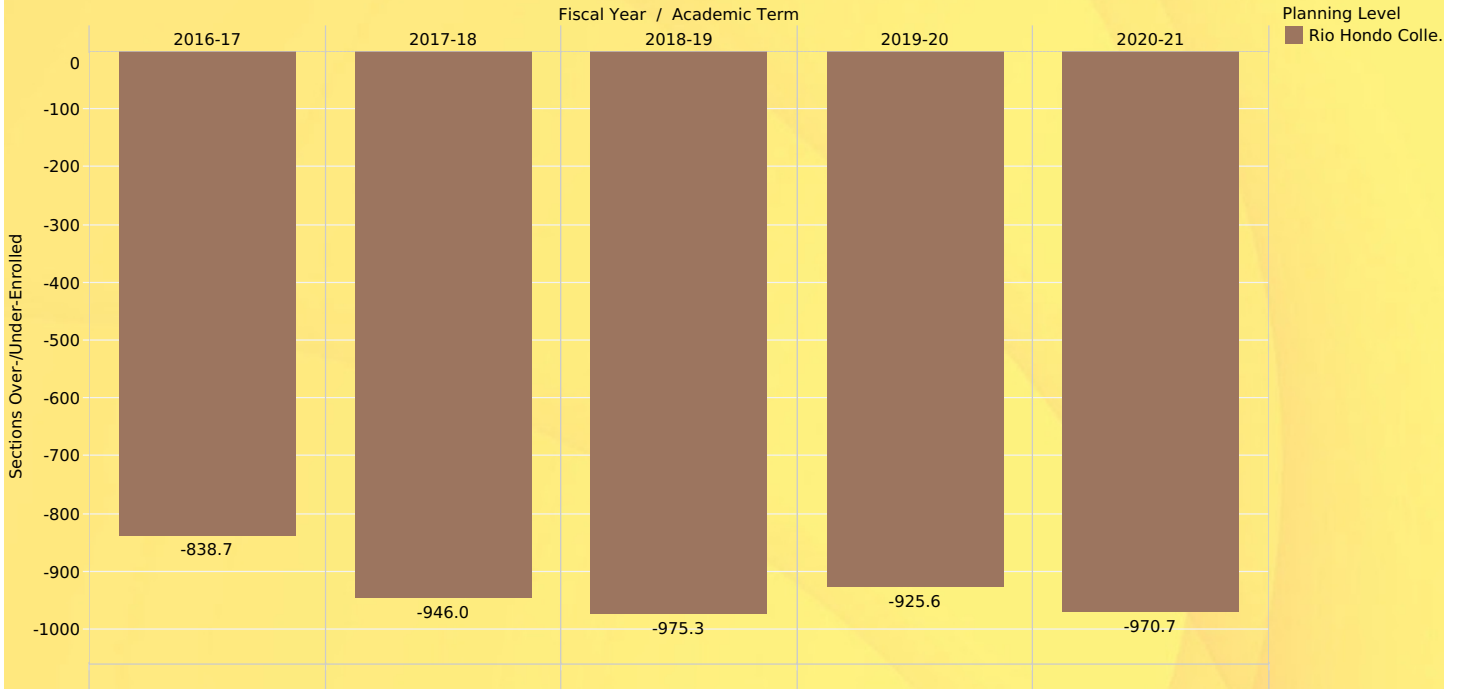

HOW EFFICIENT IS OUR PROGRAM?

Number of Sections Over-/Under-Enrolled

Display Planning Level College	Area All	Unit All	Program All	Subject All
Display Year/Term Fiscal Year	Course/Section Type All Credit Courses	Campus/Center All	Section Format All	Course All

Sources:
RHC Banner/Cognos. Time Period: End of Term.
Data for 320 Report from RHC Information Technology Services. Time Period: End of Fiscal Year.