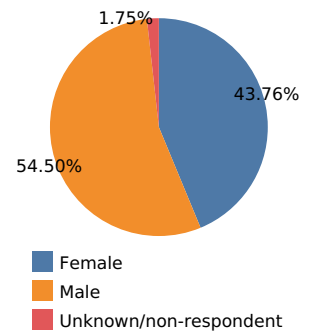

31,006
total students
enrolled

enrollment status

demographic breakdown

The average age of a Rio student is
24 years old

Top 5 Educational Goals Among Rio Students

RIO HONDO COLLEGE FACTBOOK 2019-2020

Academic Year
2020