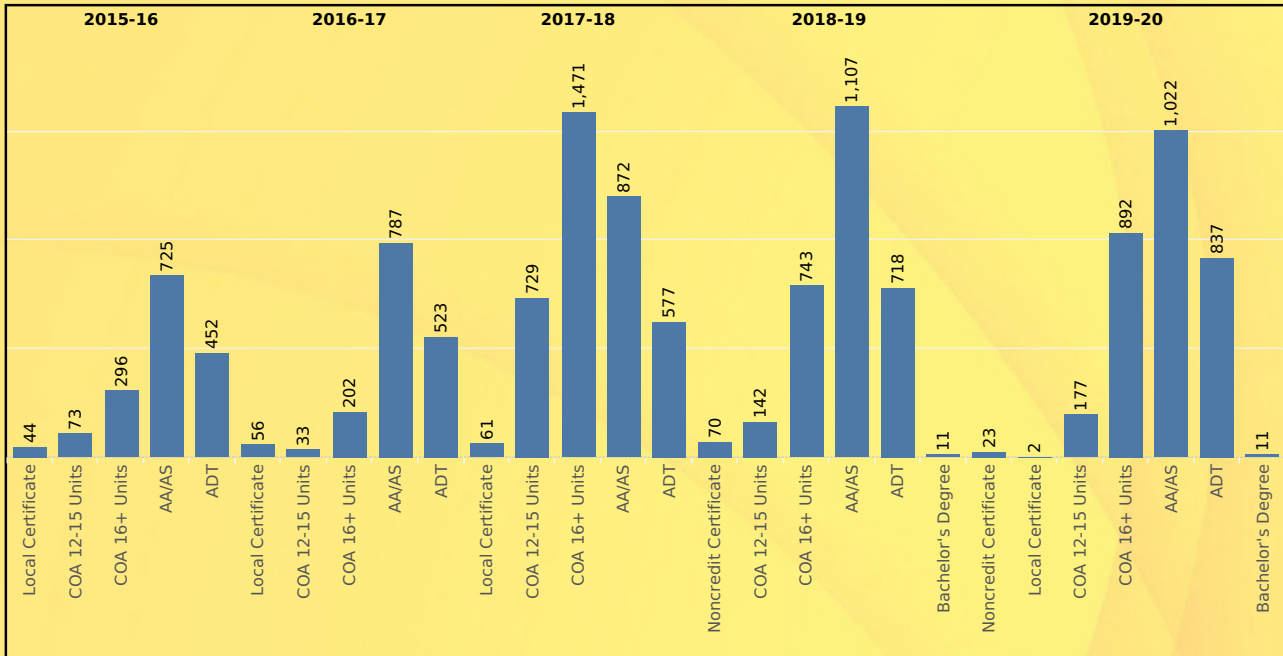

How many students are completing our programs?

Degrees and certificates awarded over the last five academic years.

Unit	Program	Major
All	All	All