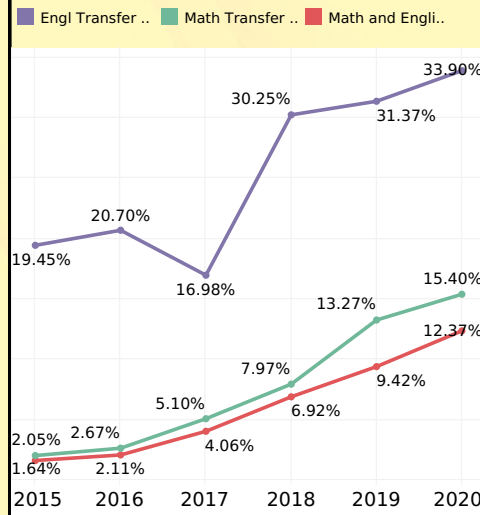

First Year Students Completion of Transfer Level English & Math

Note: During the academic years 14-15 and 16-17, students with "first time" status were not accurately reported. For this reason, the "first time" population is relatively smaller compared to the other years. The dip in transfer level English completion in 16-17 may be attributed to this. The "First Year Students Completion of Transfer Level English and Math" chart excludes apprenticeship and public safety students.