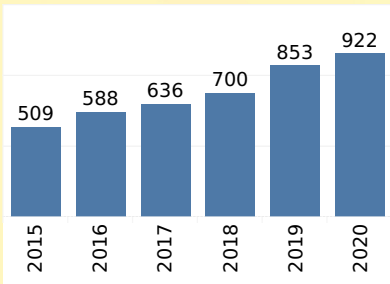

TRANSFER OUTCOMES

Ethnicity
All

Age Group
All

Gender
All

Foster Youth
All

Students with Disi..
All

Number of Students Who Transferred to a Four-Year Postsecondary Institution

Number of Students Who Transferred to a CSU/UC

Number of Students Who Transferred to a CA Private Institution

Number of Students Who Transferred to an Out of State Institution

First Year Students Completion of Transfer Level English & Math

Note: During the academic years 14-15 and 16-17, students with "first time" status were not accurately reported. For this reason, the "first time" population is relatively smaller compared to the other years. The dip in transfer level English completion in 16-17 may be attributed to this. The "First Year Students Completion of Transfer Level English and Math" chart excludes apprenticeship and public safety students.