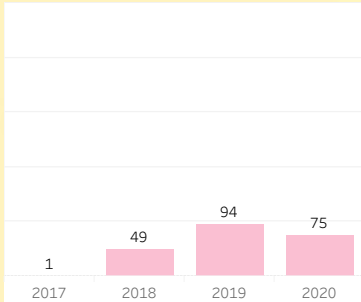

Success

Associate Degree Nursing

	2017	2018	2019	2020	2021
Associate Degree Nursing	96.8%	95.0%	97.5%	97.2%	98.9%

How are our students doing in classes?

Area (All)	Unit (All)	Subject (All)	Course/Section Type All Credit Courses	Section Format (All)
Area of Interest (All)	Program (All)	Course (All)		

Completion Milestones Outcomes

Ethnicity
All

Age Group
All

Gender
All

75

students completed
15 units or more within their first term
of enrollment in 2020

133

students completed
30 units or more within their first year
of enrollment in 2020