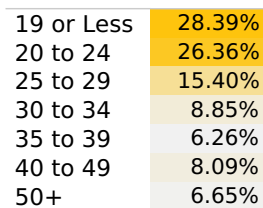

31,006
total students
enrolled

enrollment status

demographic breakdown

The average age of a Rio student is
24 years old

Top 5 Educational Goals Among Rio Students

RIO HONDO COLLEGE FACTBOOK 2019-2020

Academic Year
2020