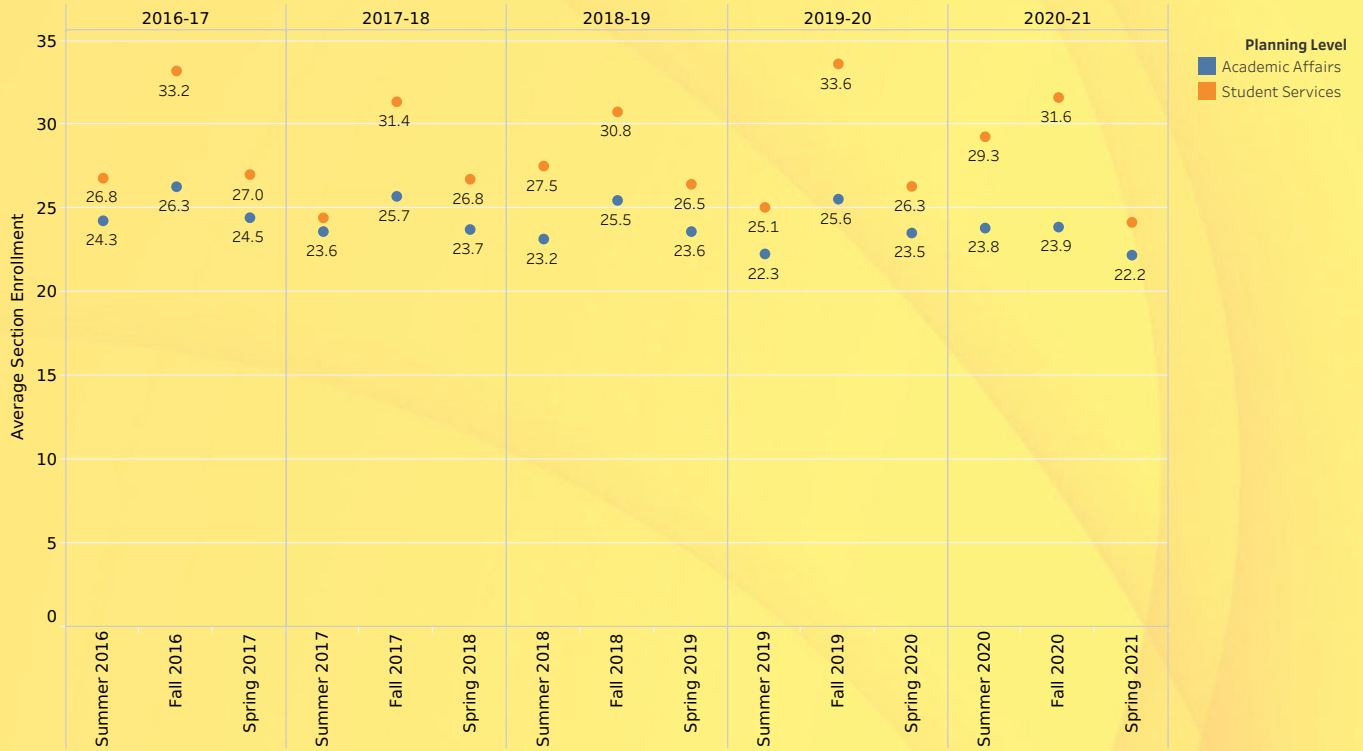

HOW ARE OUR COURSES DOING?

Average Enrollment per Section

Display Planning Level Area	All	Area	All	Unit	All	Program	All	Subject	All
Display Term or Year Term	All Credit Courses	Course/Section Type	All	Campus/Center	All	Section Format	All	Course	All