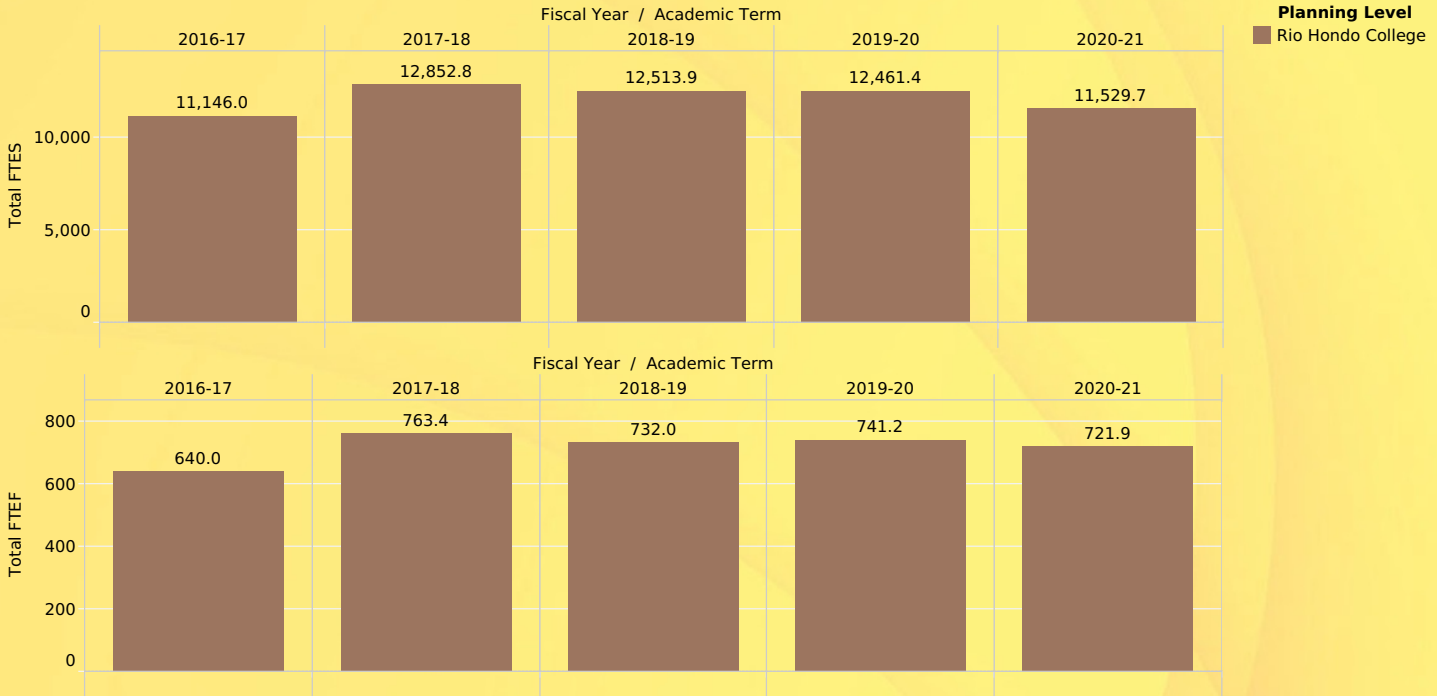

HOW EFFICIENT IS OUR PROGRAM?

Total FTES and FTEF

Display Planning Level College	Area All	Unit All	Program All	Subject All
Display Year/Term Fiscal Year	Course/Section Type All Credit Courses	Campus/Center All	Section Format All	Course All

Source: Data for 320 Report from RHC Information Technology Services. T..