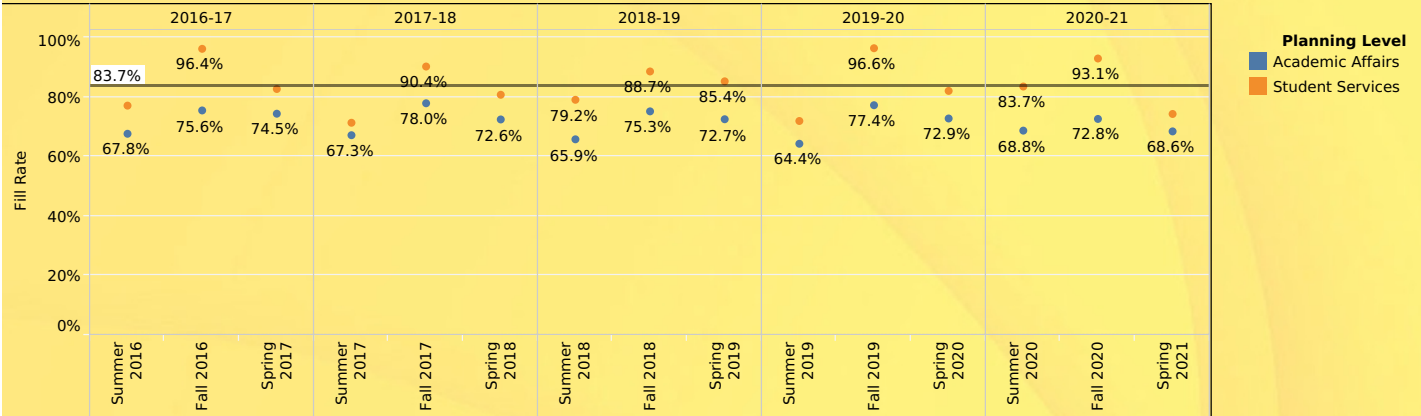

HOW ARE OUR COURSES DOING?

Section Fill Rates

Display Planning Level Area	All	Area	All	Unit	All	Program	All	Subject	All
Display Term or Year Term	All	Course/Section Type All Credit Courses	All	Campus/Center	All	Section Format	All	Course	All

Planning Level	2016-17			2017-18			2018-19			2019-20			2020-21			Grand Total
	Summer 2016	Fall 2016	Spring 2017	Summer 2017	Fall 2017	Spring 2018	Summer 2018	Fall 2018	Spring 2019	Summer 2019	Fall 2019	Spring 2020	Summer 2020	Fall 2020	Spring 2021	
Academic Aff..	67.8%	75.6%	74.5%	67.3%	78.0%	72.6%	65.9%	75.3%	72.7%	64.4%	77.4%	72.9%	68.8%	72.8%	68.6%	73.0%
Student Serv..	77.3%	96.4%	82.8%	71.5%	90.4%	80.9%	79.2%	88.7%	85.4%	72.1%	96.6%	82.2%	83.7%	93.1%	74.4%	85.6%
Grand Total	68.0%	76.2%	74.8%	67.4%	78.4%	72.8%	66.2%	75.7%	73.1%	64.6%	78.0%	73.2%	69.2%	73.3%	68.8%	73.4%