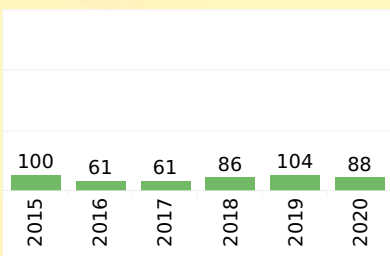

Number of Students Who Transferred to an Out of State Institution