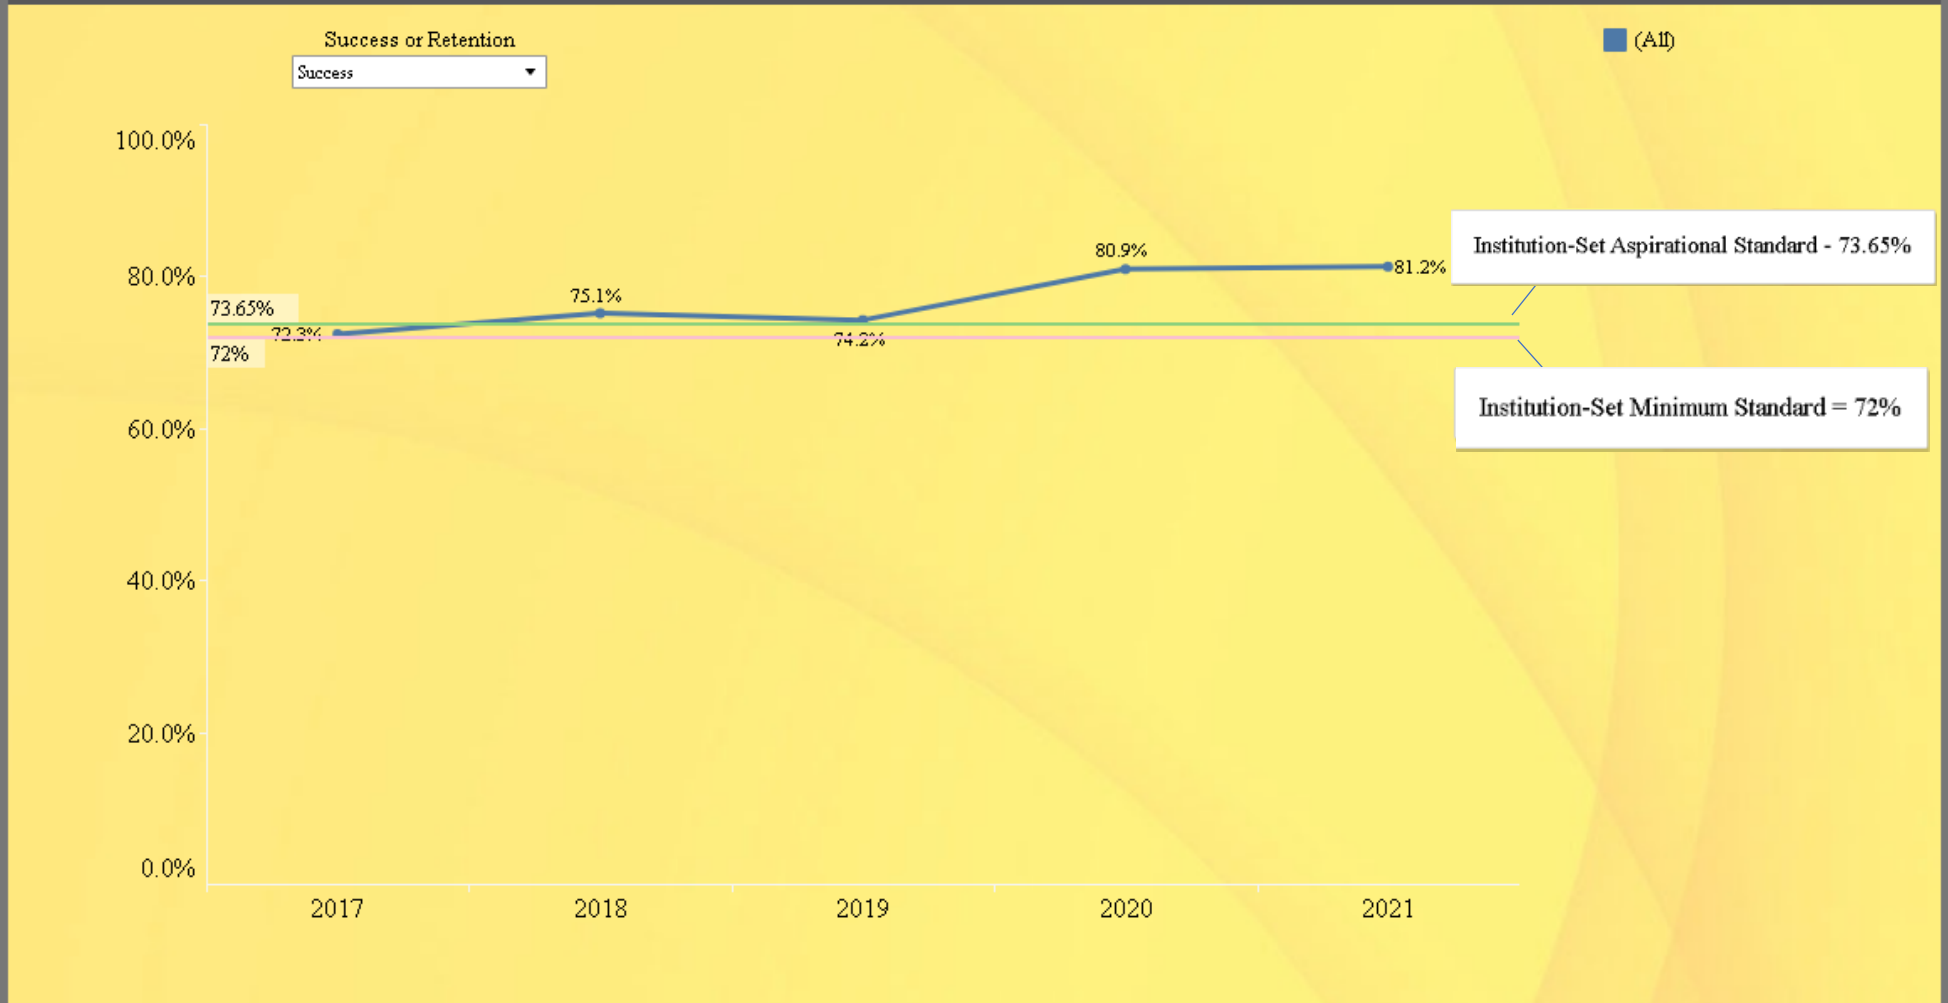

How are our students doing in classes?

Area (All) ▼	Unit (All) ▼	Subject (All) ▼	Course/Section Type All Credit Courses ▼	Compare by Subgroups All ▼
Area of Interest (All) ▼	Program (All) ▼	Course (All) ▼