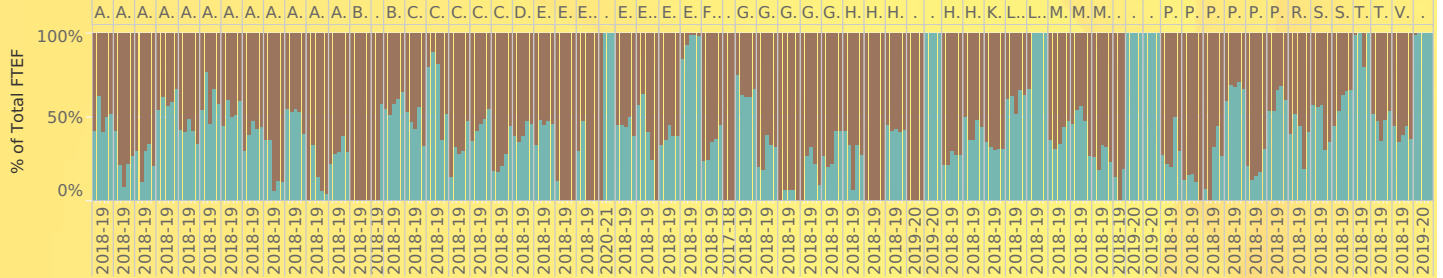

% FT/PT for Program

% FT/PT for Unit

Fiscal Year

Fiscal Year

% FT/PT for Programs in Unit

Program / Fiscal Year

Source: Data for 320 Report from RHC Information Technology Services.
 Time Period: End of Fiscal Year.