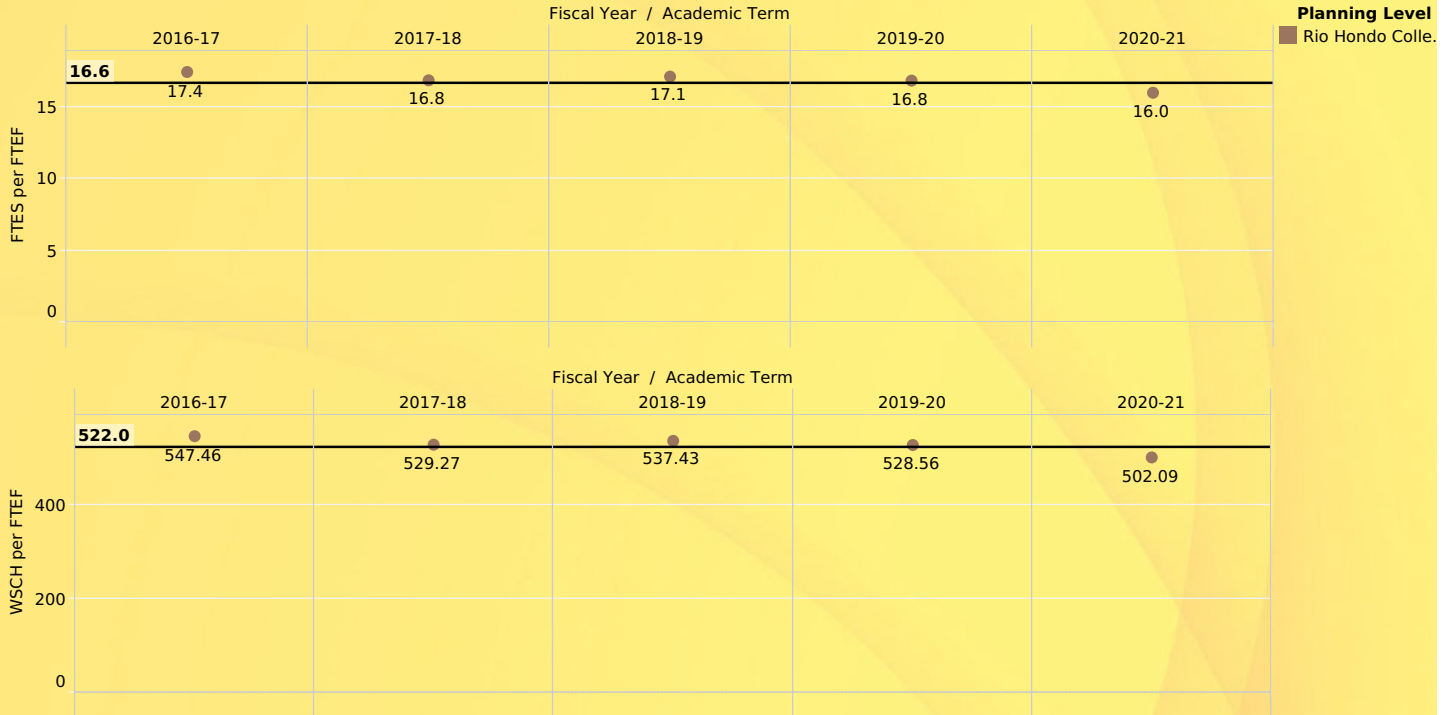

HOW EFFICIENT IS OUR PROGRAM?

Efficiency by FTES and WSCH

Display Planning Level College	Area All	Unit All	Program All	Subject All
Display Year/Term Fiscal Year	Course/Section Type All Credit Courses	Campus/Center All	Section Format All	Course All

Source: Data for 320 Report from RHC Information Technology Ser..