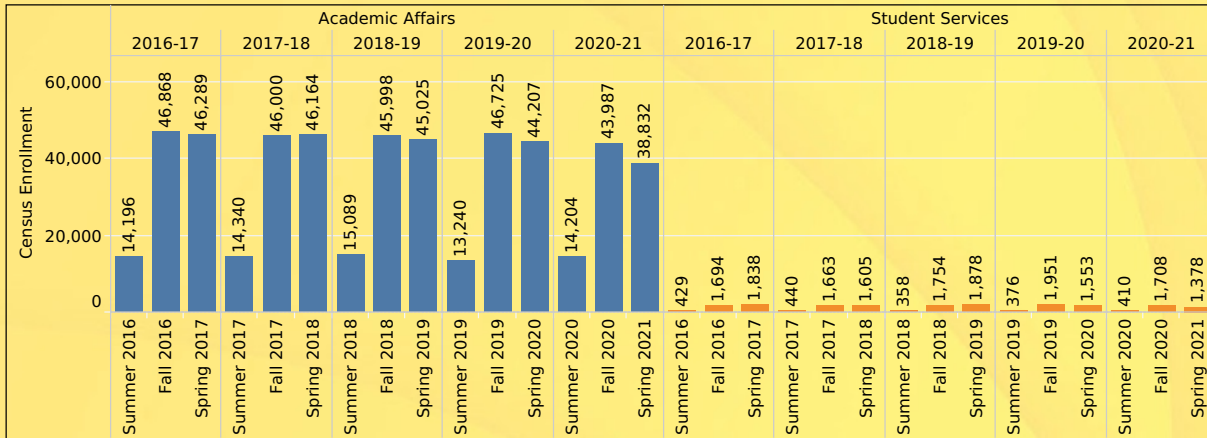

HOW ARE OUR COURSES DOING?

Total Enrollment at Census

Display Planning Level Area	Area All	Unit All	Program All	Subject All
Display Term or Year Term	Course/Section Type All Credit Courses	Campus/Center All	Section Format All	Course All

Planning Level
■ Academic Affairs
■ Student Services

Planning Level	2016-17			2017-18			2018-19			2019-20			2020-21			Grand Total
	Summer 2016	Fall 2016	Spring 2017	Summer 2017	Fall 2017	Spring 2018	Summer 2018	Fall 2018	Spring 2019	Summer 2019	Fall 2019	Spring 2020	Summer 2020	Fall 2020	Spring 2021	
Academic Affairs	14,196	46,868	46,289	14,340	46,000	46,164	15,089	45,998	45,025	13,240	46,725	44,207	14,204	43,987	38,832	521,164
Student Services	429	1,694	1,838	440	1,663	1,605	358	1,754	1,878	376	1,951	1,553	410	1,708	1,378	19,035
Grand Total	14,625	48,562	48,127	14,780	47,663	47,769	15,447	47,752	46,903	13,616	48,676	45,760	14,614	45,695	40,210	540,199