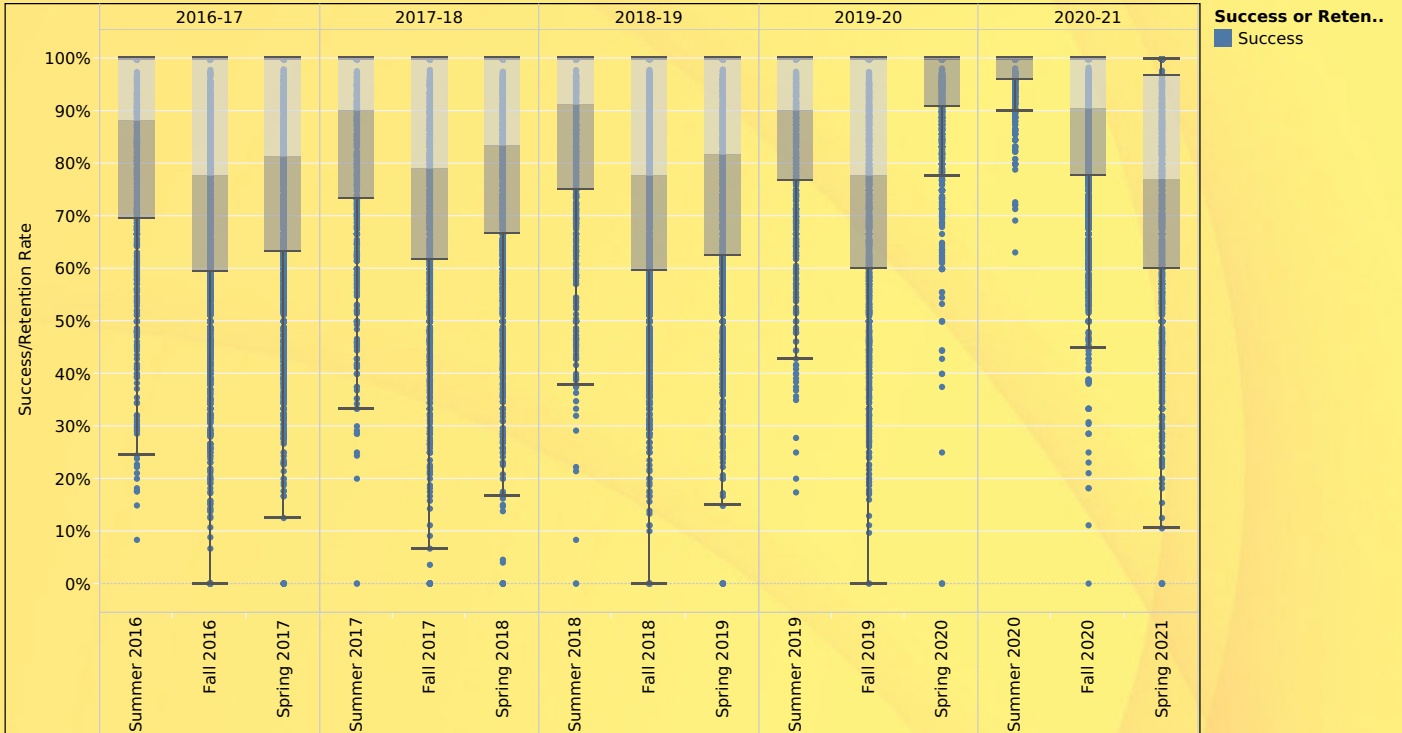

HOW ARE OUR COURSES DOING?

Patterns in Success and Retention Rates

Success or Retention ☒ Success ☐ Retention	Area All	Unit All	Program All	Subject All
Display Term or Year ☒ Term ☐ Year	Course/Section Type All Credit Courses	Campus/Center All	Section Format All	Course All