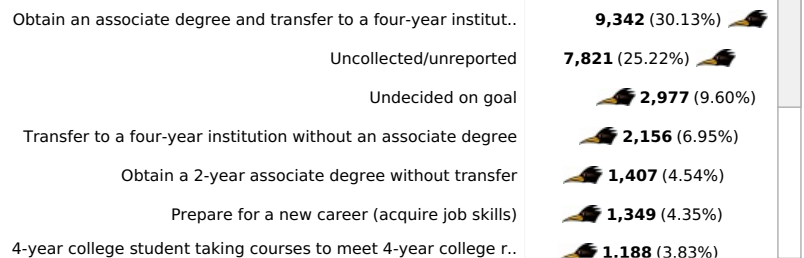

31,006
total students
enrolled

enrollment status

demographic breakdown

The average age of a Rio student is
24 years old

Top 5 Educational Goals Among Rio Students

RIO HONDO COLLEGE FACTBOOK 2019-2020

Academic Year
2020