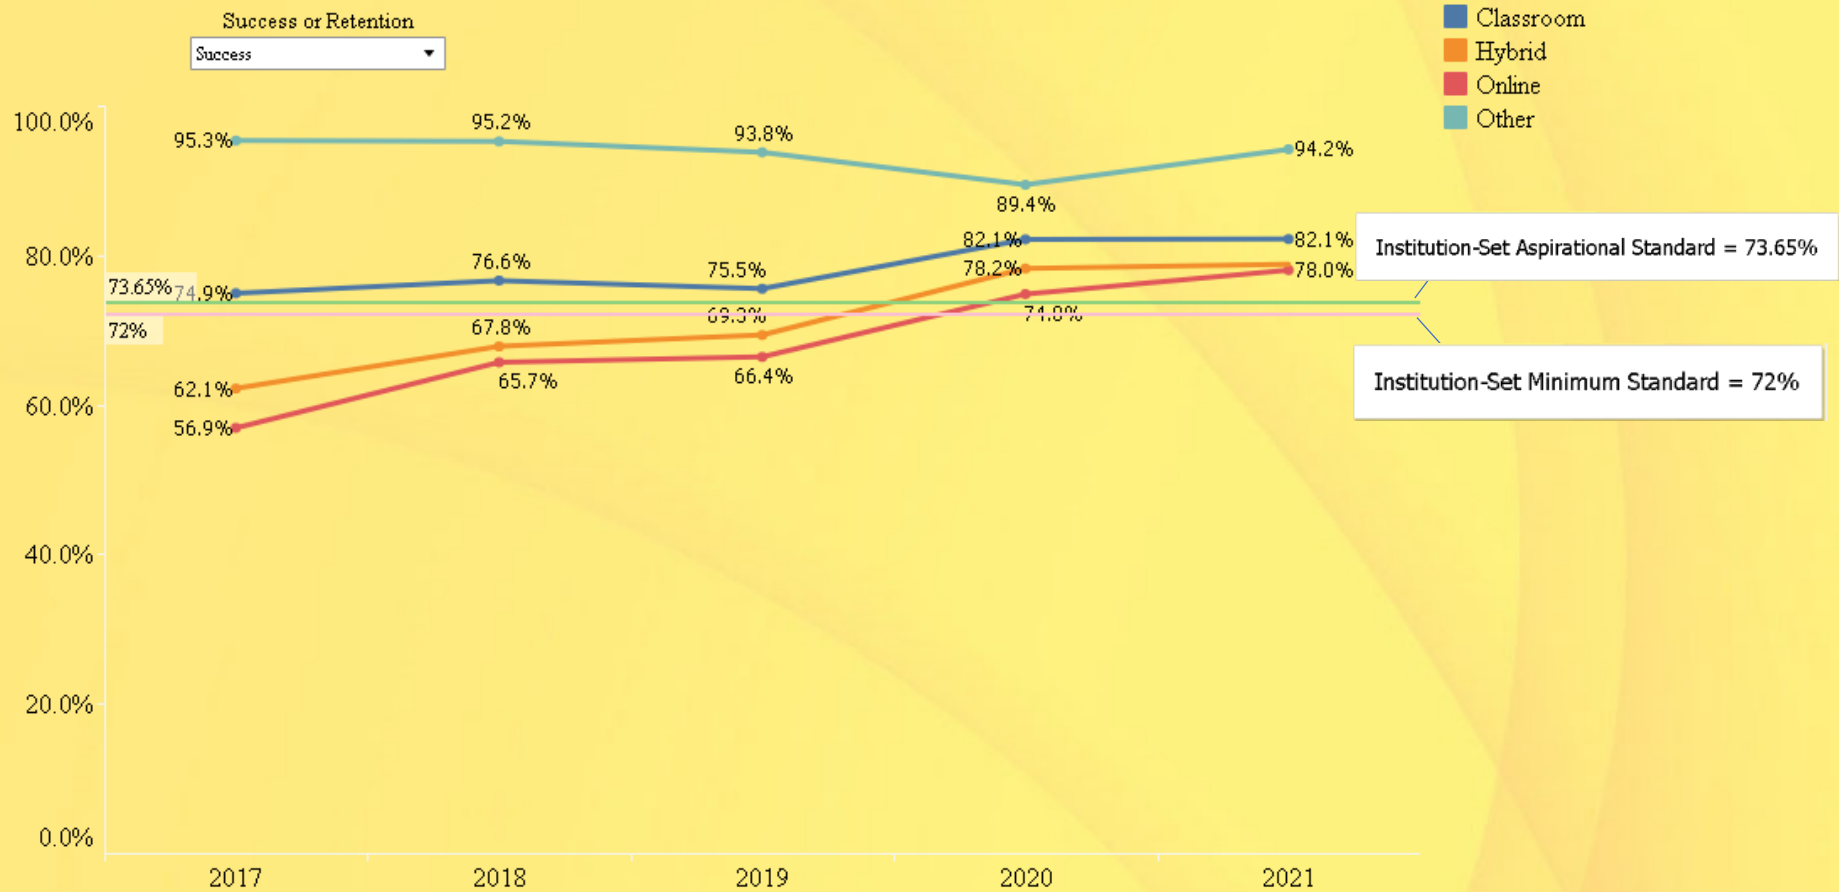

Success

Associate Degree Nursing

	2017	2018	2019	2020	2021
Associate Degree Nursing	96.8%	95.0%	97.5%	97.2%	98.9%

How are our students doing in classes?

Area (All)	Unit (All)	Subject (All)	Course/Section Type All Credit Courses	Section Format (All)
Area of Interest (All)	Program (All)	Course (All)		

Completion Milestones Outcomes

Ethnicity
All

Age Group
All

Gender
All

75

students completed
15 units or more within their first term
of enrollment in 2020

133

students completed
30 units or more within their first year
of enrollment in 2020