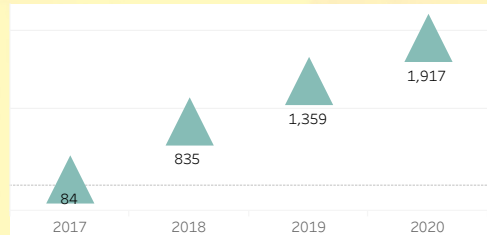

2017	2018	2019	2020
California Promise Grant	12,326	12,200	12,546	11,991
Pell Grant	5,158	5,350	5,155	5,250

Number of students who have completed a comprehensive ed plan within their first term