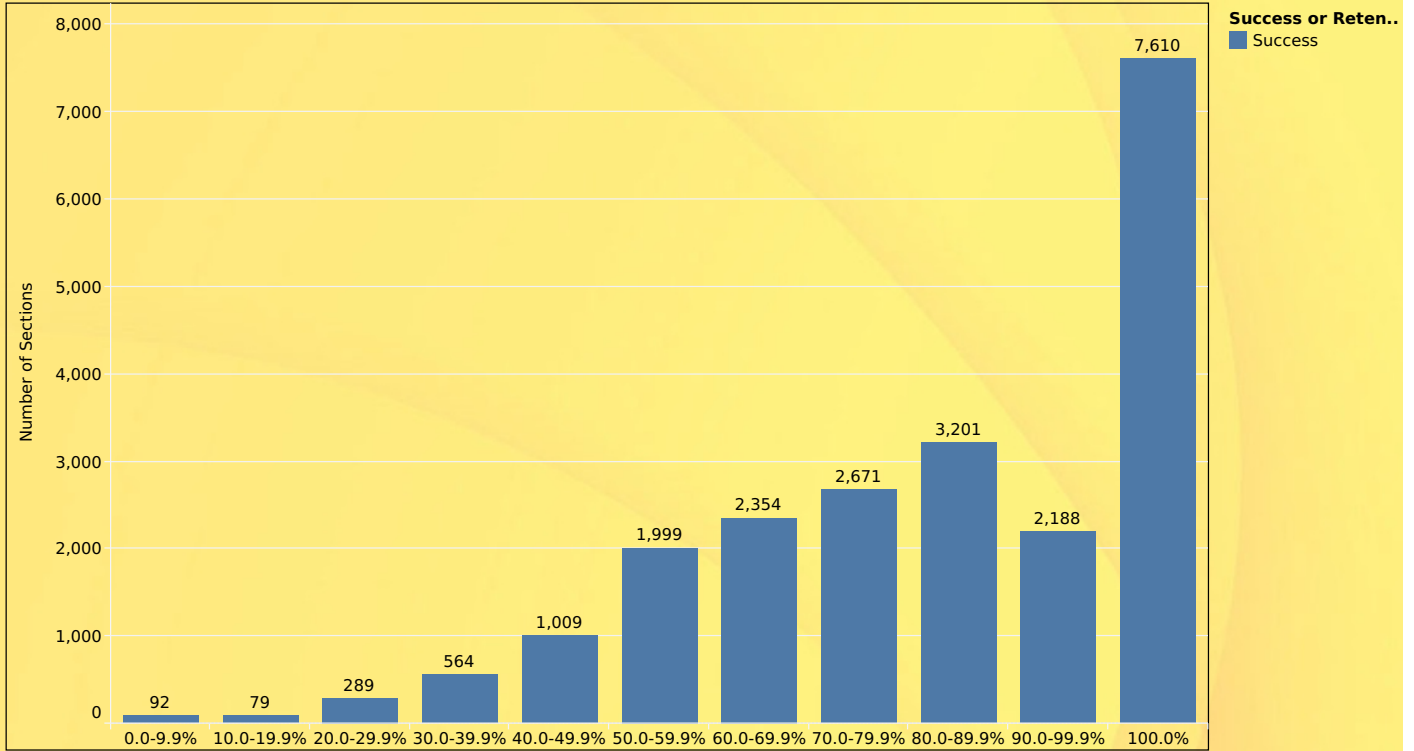

HOW ARE OUR COURSES DOING?

Grouped Success and Retention Rates

Success or Retention ● Success ○ Retention	Area All	Unit All	Program All	Subject All
Academic Year All	Course/Section Type All Credit Courses	Campus/Center All	Section Format All	Course All