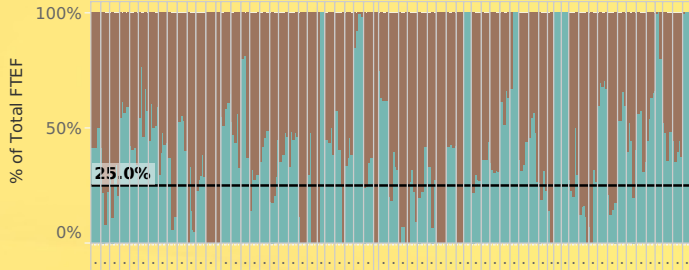

HOW EFFICIENT IS OUR PROGRAM?

Percentage of Total FTEF Taught by Full-Time and Part-Time Faculty

All

Unit

All

Program

All

Subject

Contract Type

Full-Time
Part-Time

% FT/PT for Program

Fiscal Year

Fiscal Year

% FT/PT for Programs in Unit

Program / Fiscal Year