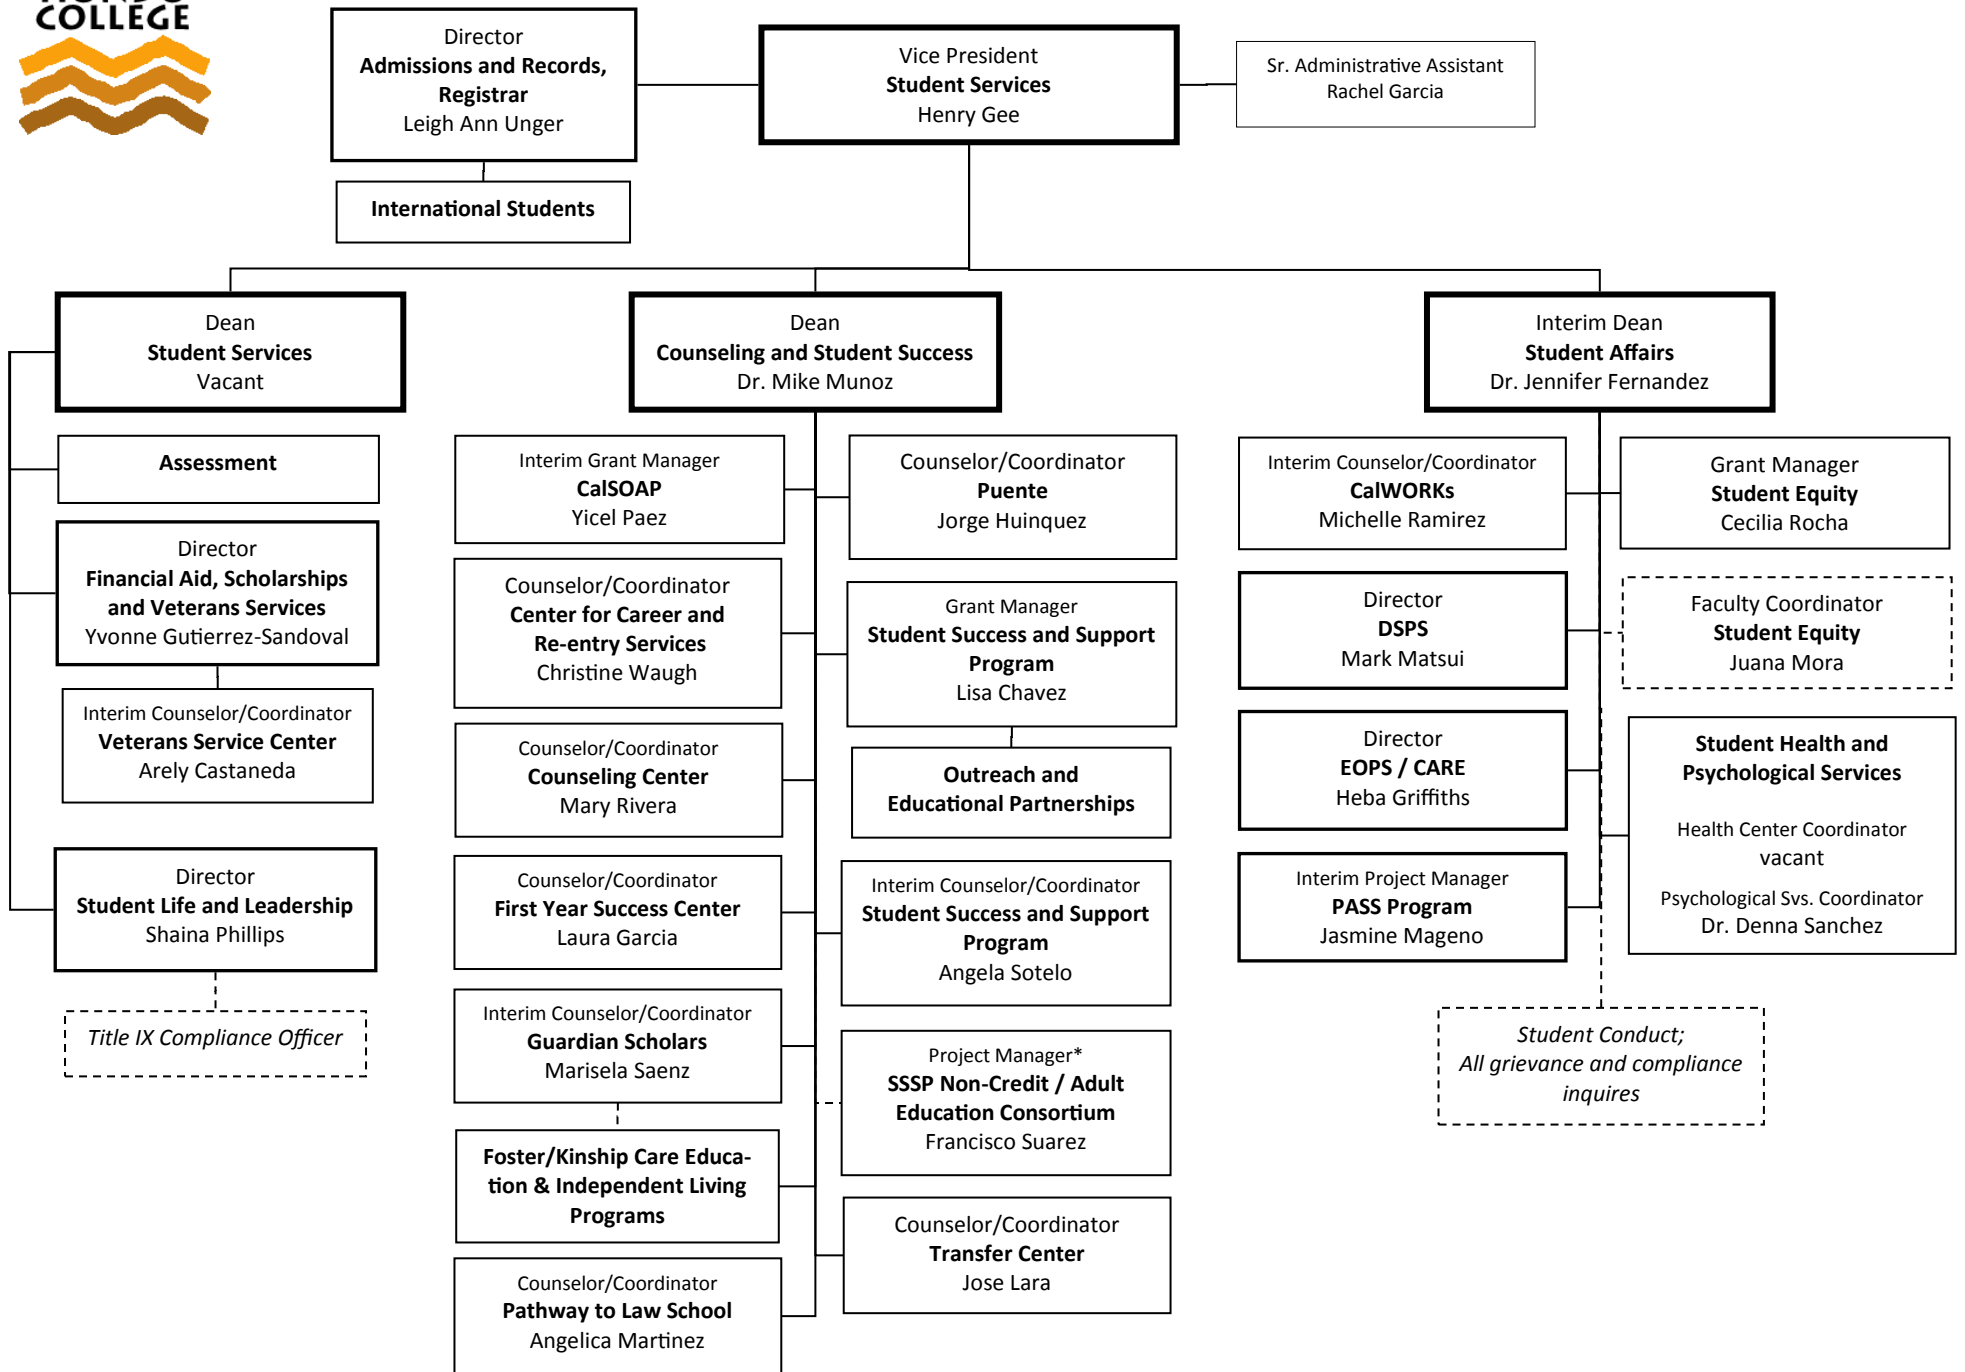

Rio Hondo College Student Services Area

Updated 9/14/16

*SSSP Non-Credit / Adult Education Consortium Project Manager has split reporting, 50% to Dean of Counseling and Student Success and 50% to Dean of Educational Centers.