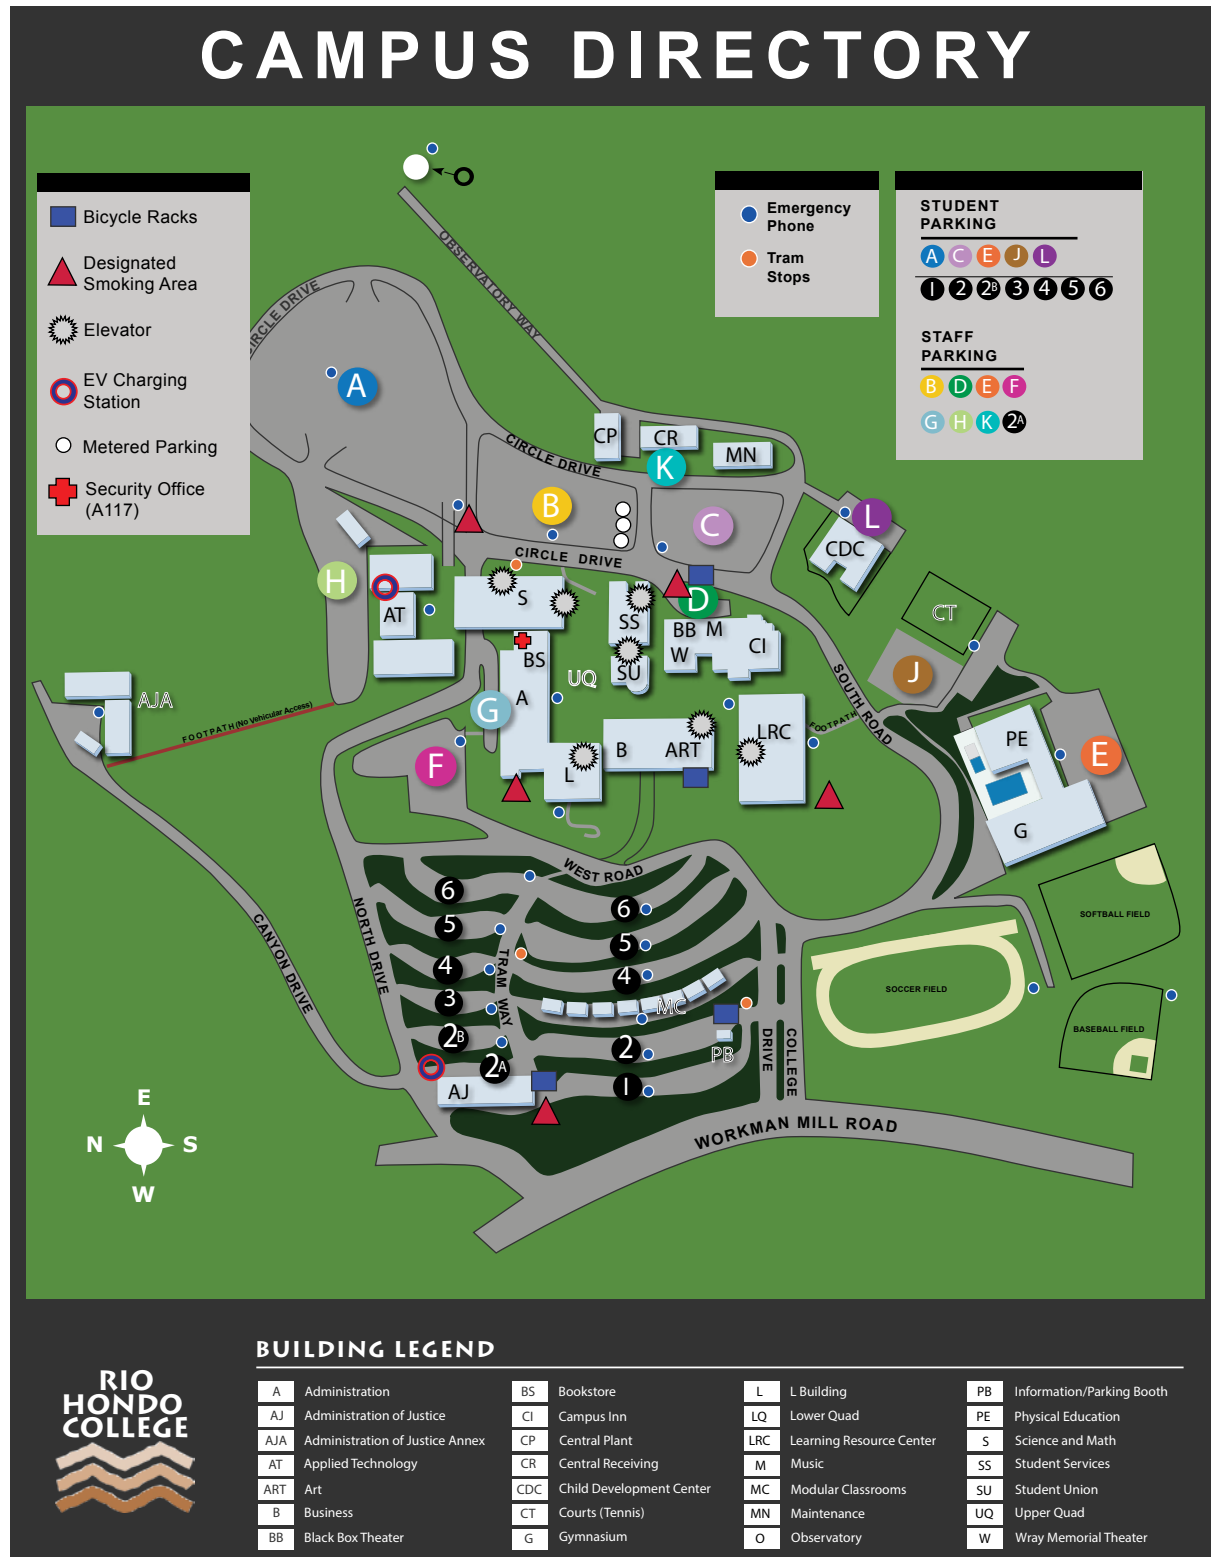

14 Maps

CAMPUS DIRECTORY

BUILDING LEGEND

A	Administration	BS	Bookstore	L	L Building	PB	Information/Parking Booth
AJ	Administration of Justice	CI	Campus Inn	LQ	Lower Quad	PE	Physical Education
AJA	Administration of Justice Annex	CP	Central Plant	LRC	Learning Resource Center	S	Science and Math
AT	Applied Technology	CR	Central Receiving	M	Music	SS	Student Services
ART	Art	CDC	Child Development Center	MC	Modular Classrooms	SU	Student Union
B	Business	CT	Courts (Tennis)	MN	Maintenance	UQ	Upper Quad
BB	Black Box Theater	G	Gymnasium	O	Observatory	W	Wray Memorial Theater

El Monte Education Center

3017 Tyler Avenue
El Monte, CA 91731
(626) 443-8932

Foothill Transit, Metro Bus Lines

Please visit the EMEC site for more information.

Rio Hondo Educational Center at Pico Rivera

9426 Marjorie St.
Pico Rivera, CA 90660
(562) 692-0921

(Across from El Rancho High School)

Please visit the Rio Hondo website for more information.

Santa Fe Springs Regional Training Center

11400 Greenstone Avenue
Santa Fe Springs, CA 90670
(562) 941-4082

Please visit the Fire Academy site for more information.

South Whittier Education Center

14307 E. Telegraph Road
Whittier, CA 90604
(562) 941-2356

Metro Bus Lines, Sunshine Shuttle

Please visit the SWEC site for more information.